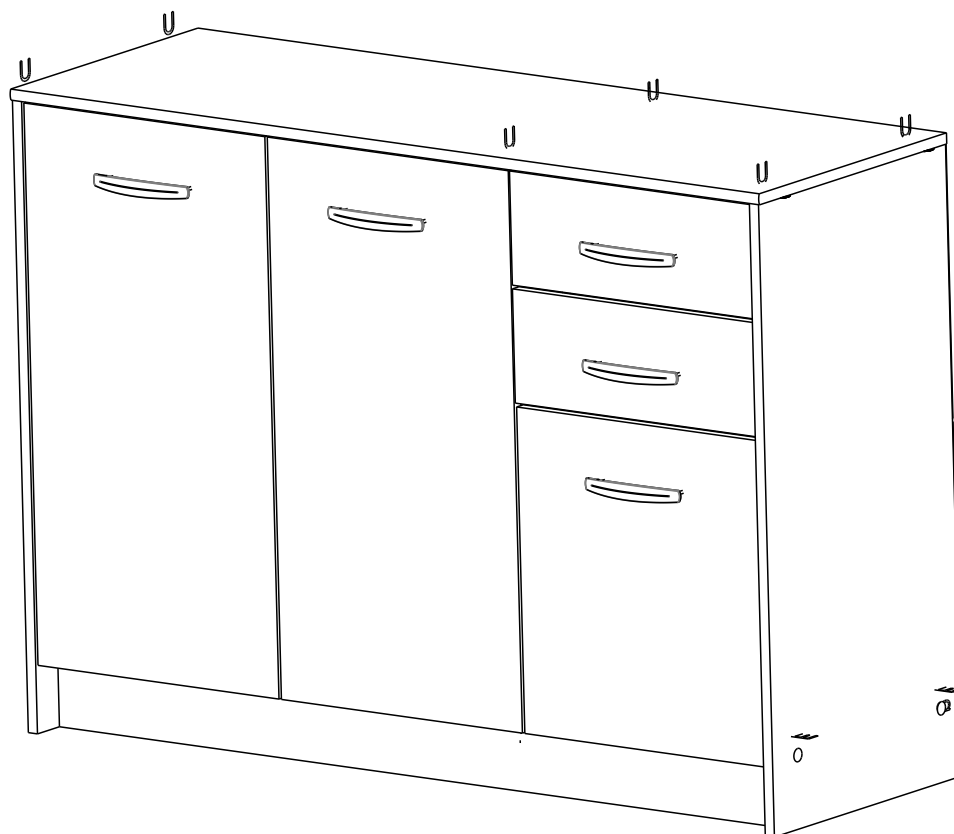

# DAMME KOMODA 157119 0

**1H 30MN**

**FR SECURITE**

RESPECTER LES INSTRUCTIONS DE MONTAGE DECRITES DANS LA NOTICE.

**EN CAUTION**

FOLLOW CAREFULLY THE ASSEMBLING INSTRUCTIONS DESCRIBED IN THE DIRECTIONS.

**DE SICHERHEITSVORSCHRIFTEN**