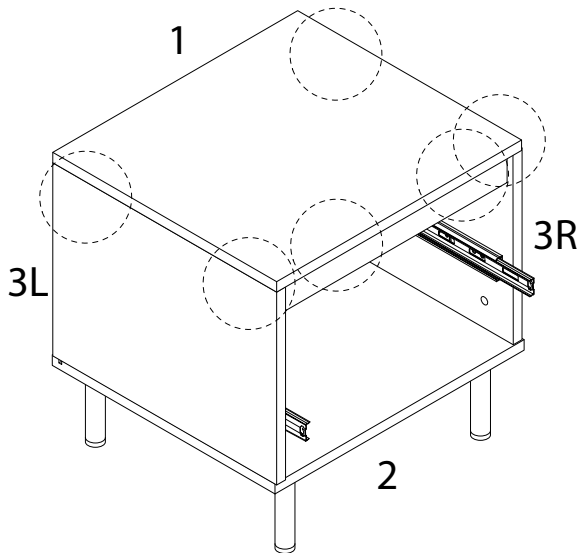

# NIKEA

Diagram illustrating assembly instructions and safety warnings:

- Top Warning:** A triangle with an exclamation mark. Below it, a box contains a screwdriver icon and a crossed-out power drill icon, indicating that a power drill should not be used.
- Time:** A clock icon with the text "45'" below it, indicating an estimated assembly time of 45 minutes.
- Bottom Warning:** A triangle with an exclamation mark. Below it, a box contains an icon of a block being placed on a mat and a crossed-out icon of a block being placed on a hard surface, indicating that the table should be placed on a soft surface.
- Person Icon:** A stick figure icon with the number "1" below it, indicating that one person is required for assembly.

A

x 10

B

Ø15

x 10

C

x 12

D1

8

9

B

Ø15

x 4

10

5

x 1

11

12

13

14

15

16

17

18