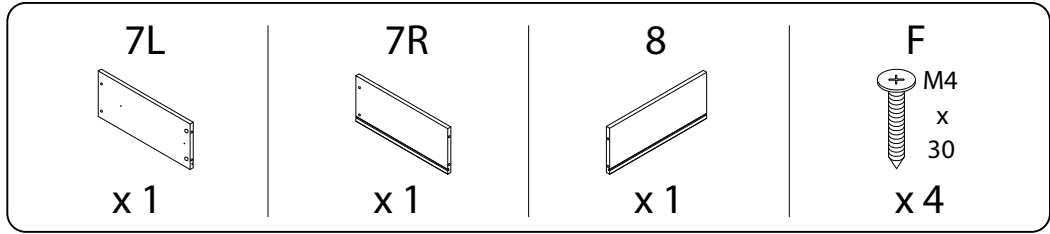

# NIKEA

Diagram illustrating assembly instructions and safety warnings:

- Top Warning:** A triangle with an exclamation mark. Below it, a box contains a screwdriver icon and a crossed-out power drill icon, indicating that a power drill should not be used.
- Time:** A clock icon with the text "45'" below it, indicating an estimated assembly time of 45 minutes.
- Bottom Warning:** A triangle with an exclamation mark. Below it, a box contains an icon of a block being placed on a mat and a crossed-out icon of a block being placed on a hard surface, indicating that the table should be placed on a soft surface.
- Person Icon:** A stick figure icon with the number "1" below it, indicating that one person is required for assembly.

11

12

13

14

15

16

17

18