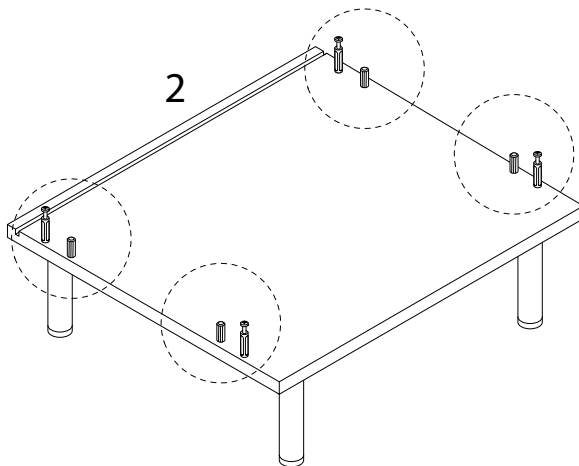

# NIKEA

Diagram illustrating assembly instructions and safety warnings:

- Top Warning:** A triangle with an exclamation mark. Below it, a box contains a screwdriver icon and a crossed-out power drill icon, indicating that a power drill should not be used.
- Time:** A clock icon with the text "45'" below it, indicating an estimated assembly time of 45 minutes.
- Bottom Warning:** A triangle with an exclamation mark. Below it, a box contains an icon of a block being placed on a mat and a crossed-out icon of a block being placed on a hard surface, indicating that the table should be placed on a soft surface.
- Person Icon:** A stick figure icon with the number "1" below it, indicating that one person is required for assembly.

x 16

1 x 2

2

3

4

5

6

7

8

9

B

Ø15

x 4

10

5

x 1