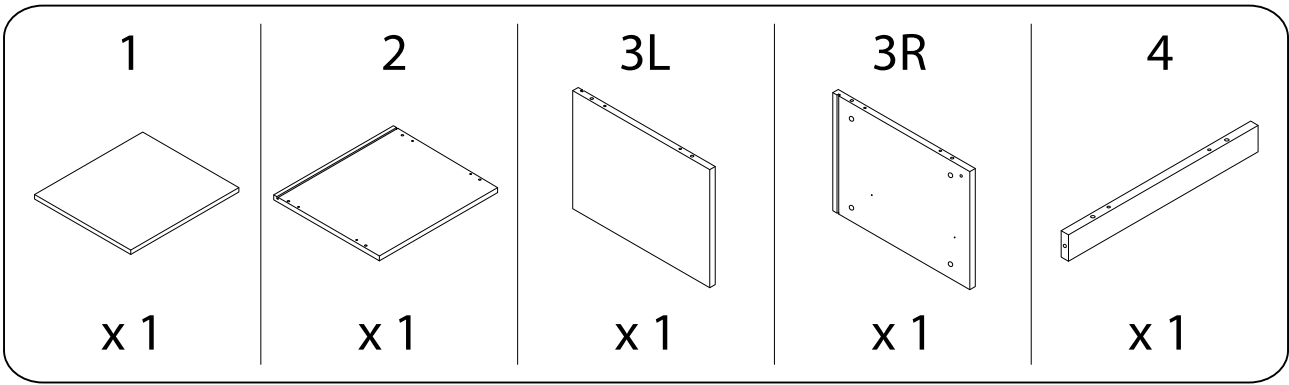

# NIKEA

Diagram illustrating assembly instructions and safety warnings:

- Top Warning:** A triangle with an exclamation mark. Below it, a box contains a screwdriver icon and a crossed-out power drill icon, indicating that a power drill should not be used.
- Time:** A clock icon with the text "45'" below it, indicating an estimated assembly time of 45 minutes.
- Bottom Warning:** A triangle with an exclamation mark. Below it, a box contains an icon of a block being placed on a mat and a crossed-out icon of a block being placed on a hard surface, indicating that the table should be placed on a soft surface.
- Person Icon:** A stick figure icon with the number "1" below it, indicating that one person is required for assembly.

A

x 10

B

Ø15

x 10

C

x 12

D1