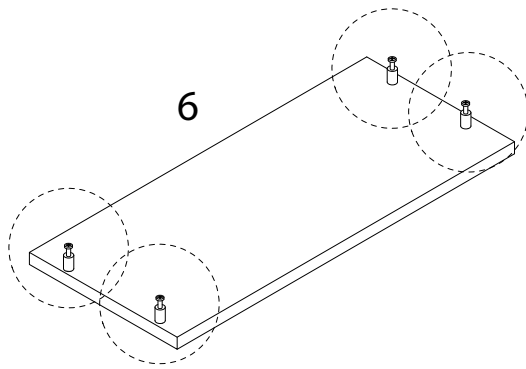

# NIKEA

Diagram illustrating assembly instructions and safety warnings:

- Top Warning:** A triangle with an exclamation mark. Below it, a box contains a screwdriver icon and a crossed-out power drill icon, indicating that a power drill should not be used.
- Time:** A clock icon with the text "45'" below it, indicating an estimated assembly time of 45 minutes.
- Bottom Warning:** A triangle with an exclamation mark. Below it, a box contains an icon of a block being placed on a mat and a crossed-out icon of a block being placed on a hard surface, indicating that the table should be placed on a soft surface.
- Person Icon:** A stick figure icon with the number "1" below it, indicating that one person is required for assembly.

8

9

B

Ø15

x 4

10

5

x 1

11

12

13

14

15

16

17

18