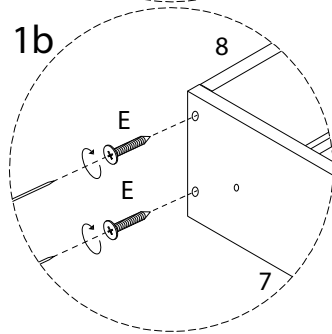

# NIKEA

Diagram illustrating assembly instructions and safety warnings:

- Top Warning:** A triangle with an exclamation mark. Below it, a box contains a screwdriver icon and a crossed-out power drill icon, indicating that a power drill should not be used.
- Time:** A clock icon with the text "45'" below it, indicating an estimated assembly time of 45 minutes.
- Bottom Warning:** A triangle with an exclamation mark. Below it, a box contains an icon of a block being placed on a mat and a crossed-out icon of a block being placed on a hard surface, indicating that the table should be placed on a soft surface.
- Person Icon:** A stick figure icon with the number "1" below it, indicating that one person is required for assembly.

11

12

13

14

15

16

17

18