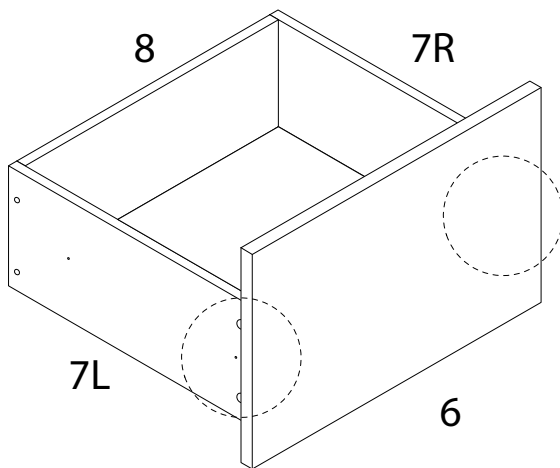

# NIKEA

Diagram illustrating assembly instructions and safety warnings:

- Top Warning:** A triangle with an exclamation mark. Below it, a box contains a screwdriver icon and a crossed-out power drill icon, indicating that a power drill should not be used.
- Time:** A clock icon with the text "45'" below it, indicating an estimated assembly time of 45 minutes.
- Bottom Warning:** A triangle with an exclamation mark. Below it, a box contains an icon of a block being placed on a mat and a crossed-out icon of a block being placed on a hard surface, indicating that the table should be placed on a soft surface.
- Person Icon:** A stick figure icon with the number "1" below it, indicating that one person is required for assembly.

A

x 10

B

Ø15

x 10

C

x 12

D1

8

9

B

Ø15

x 4

10

5

x 1

11

12

13

14

15

16

17

18