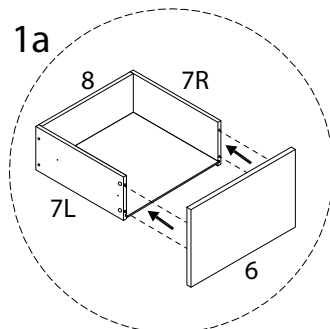

# NIKEA

Diagram illustrating assembly instructions and safety warnings:

- Top Warning:** A triangle with an exclamation mark. Below it, a box contains a screwdriver icon and a crossed-out power drill icon, indicating that a power drill should not be used.
- Time:** A clock icon with the text "45'" below it, indicating an estimated assembly time of 45 minutes.
- Bottom Warning:** A triangle with an exclamation mark. Below it, a box contains an icon of a block being placed on a mat and a crossed-out icon of a block being placed on a hard surface, indicating that the table should be placed on a soft surface.
- Person Icon:** A stick figure icon with the number "1" below it, indicating that one person is required for assembly.

A

x 10

B

Ø15

x 10

C

x 12

D1

8

9

B

Ø15

x 4

10

5

x 1

11

12

13

14

15

16

17

18