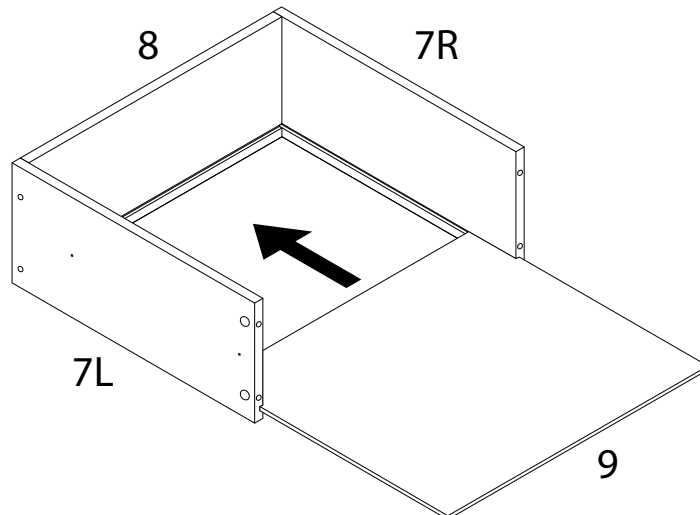

# NIKEA

Diagram illustrating assembly instructions and safety warnings:

- Top Warning:** A triangle with an exclamation mark. Below it, a box contains a screwdriver icon and a crossed-out power drill icon, indicating that a power drill should not be used.
- Time:** A clock icon with the text "45'" below it, indicating an estimated assembly time of 45 minutes.
- Bottom Warning:** A triangle with an exclamation mark. Below it, a box contains an icon of a block being placed on a mat and a crossed-out icon of a block being placed on a hard surface, indicating that the table should be placed on a soft surface.
- Person Icon:** A stick figure icon with the number "1" below it, indicating that one person is required for assembly.

A

x 10

B

Ø15

x 10

C

x 12

D1

8

9

B

Ø15

x 4

10

5

x 1

11

12

13

14

15

16

17

18