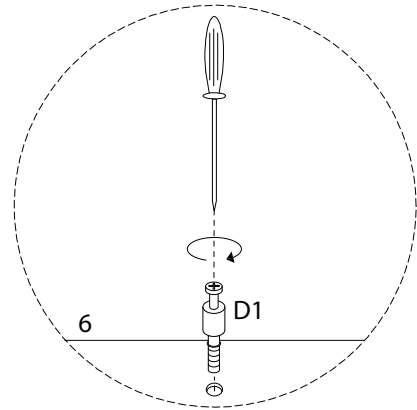

# NIKEA

Diagram illustrating assembly instructions and safety warnings:

- Top Warning:** A triangle with an exclamation mark. Below it, a box contains a screwdriver icon and a crossed-out power drill icon, indicating that a power drill should not be used.
- Time:** A clock icon with the text "45'" below it, indicating an estimated assembly time of 45 minutes.
- Bottom Warning:** A triangle with an exclamation mark. Below it, a box contains an icon of a block being placed on a mat and a crossed-out icon of a block being placed on a hard surface, indicating that the table should be placed on a soft surface.
- Person Icon:** A stick figure icon with the number "1" below it, indicating that one person is required for assembly.

11

12

13

14

15

16

17

18