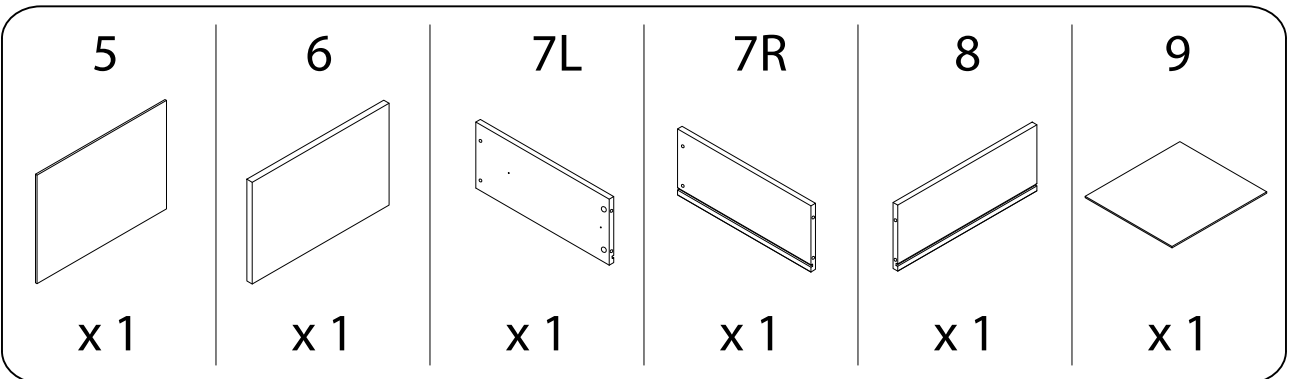

# NIKEA

Diagram illustrating assembly instructions and safety warnings:

- Top Warning:** A triangle with an exclamation mark. Below it, a box contains a screwdriver icon and a crossed-out power drill icon, indicating that a power drill should not be used.
- Time:** A clock icon with the text "45'" below it, indicating an estimated assembly time of 45 minutes.
- Bottom Warning:** A triangle with an exclamation mark. Below it, a box contains an icon of a block being placed on a mat and a crossed-out icon of a block being placed on a hard surface, indicating that the table should be placed on a soft surface.
- Person Icon:** A stick figure icon with the number "1" below it, indicating that one person is required for assembly.

A

x 10

B

Ø15

x 10

C

x 12

D1