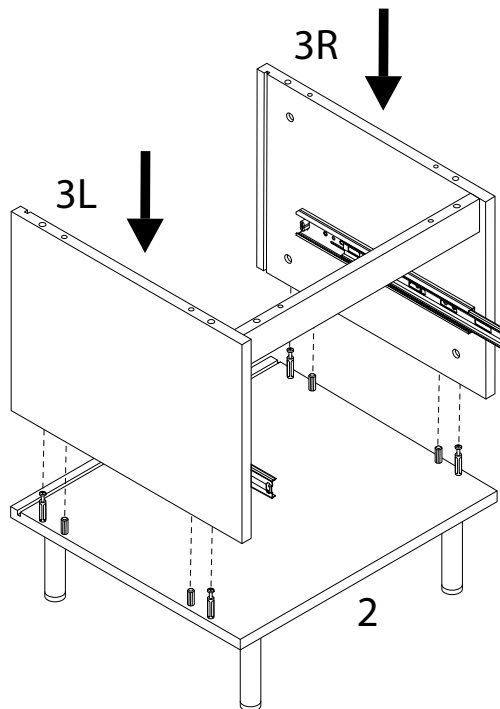

# NIKEA

Diagram illustrating assembly instructions and safety warnings:

- Top Warning:** A triangle with an exclamation mark. Below it, a box contains a screwdriver icon and a crossed-out power drill icon, indicating that a power drill should not be used.
- Time:** A clock icon with the text "45'" below it, indicating an estimated assembly time of 45 minutes.
- Bottom Warning:** A triangle with an exclamation mark. Below it, a box contains an icon of a block being placed on a mat and a crossed-out icon of a block being placed on a hard surface, indicating that the table should be placed on a soft surface.
- Person Icon:** A stick figure icon with the number "1" below it, indicating that one person is required for assembly.

x 16

1 x 2

2

3

4

5

6

7

8

9

B

Ø15

x 4

10

5

x 1