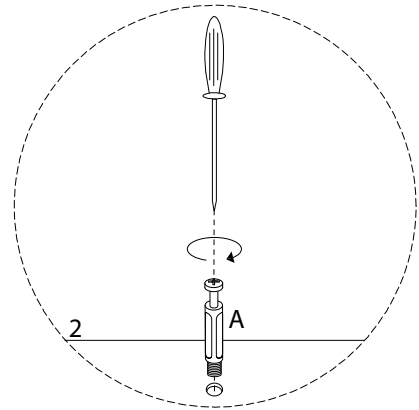

# NIKEA

Diagram illustrating assembly instructions and safety warnings:

- Top Warning:** A triangle with an exclamation mark. Below it, a box contains a screwdriver icon and a crossed-out power drill icon, indicating that a power drill should not be used.
- Time:** A clock icon with the text "45'" below it, indicating an estimated assembly time of 45 minutes.
- Bottom Warning:** A triangle with an exclamation mark. Below it, a box contains an icon of a block being placed on a mat and a crossed-out icon of a block being placed on a hard surface, indicating that the table should be placed on a soft surface.
- Person Icon:** A stick figure icon with the number "1" below it, indicating that one person is required for assembly.

x 16

1 x 2

2

3

4

5

6

7