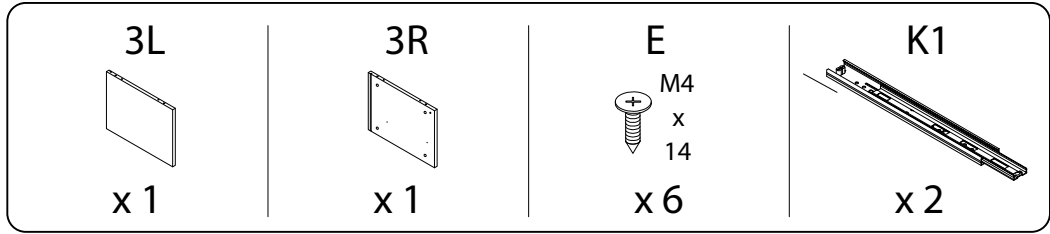

# NIKEA

Diagram illustrating assembly instructions and safety warnings:

- Top Warning:** A triangle with an exclamation mark. Below it, a box contains a screwdriver icon and a crossed-out power drill icon, indicating that a power drill should not be used.
- Time:** A clock icon with the text "45'" below it, indicating an estimated assembly time of 45 minutes.
- Bottom Warning:** A triangle with an exclamation mark. Below it, a box contains an icon of a block being placed on a mat and a crossed-out icon of a block being placed on a hard surface, indicating that the table should be placed on a soft surface.
- Person Icon:** A stick figure icon with the number "1" below it, indicating that one person is required for assembly.

A

x 10

B

Ø15

x 10

C

x 12

D1

x 16

1 x 2

2

3

4

5

6

7