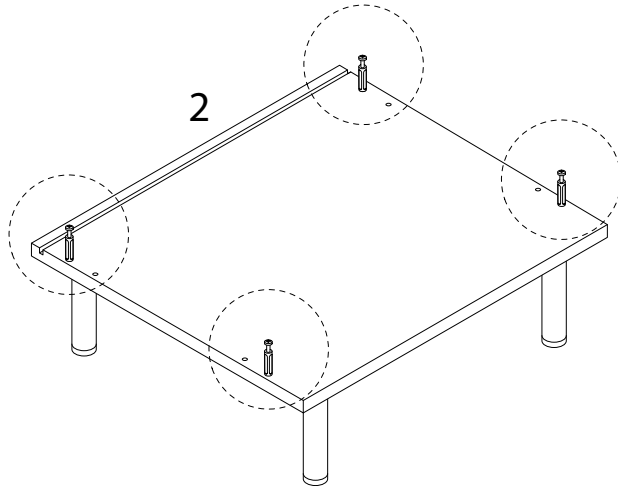

# NIKEA

Diagram illustrating assembly instructions and safety warnings:

- Top Warning:** A triangle with an exclamation mark. Below it, a box contains a screwdriver icon and a crossed-out power drill icon, indicating that a power drill should not be used.
- Time:** A clock icon with the text "45'" below it, indicating an estimated assembly time of 45 minutes.
- Bottom Warning:** A triangle with an exclamation mark. Below it, a box contains an icon of a block being placed on a mat and a crossed-out icon of a block being placed on a hard surface, indicating that the table should be placed on a soft surface.
- Person Icon:** A stick figure icon with the number "1" below it, indicating that one person is required for assembly.

x 16

1 x 2

2

3

4

5

6

7

8

9

B

Ø15

x 4

10

5

x 1