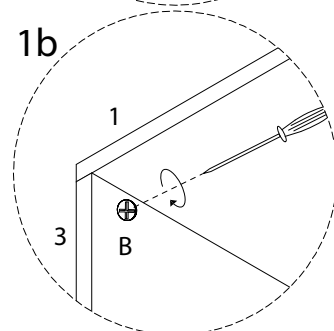

# NIKEA

Diagram illustrating assembly instructions and safety warnings:

- Top Warning:** A triangle with an exclamation mark. Below it, a box contains a screwdriver icon and a crossed-out power drill icon, indicating that a power drill should not be used.
- Time:** A clock icon with the text "45'" below it, indicating an estimated assembly time of 45 minutes.
- Bottom Warning:** A triangle with an exclamation mark. Below it, a box contains an icon of a block being placed on a mat and a crossed-out icon of a block being placed on a hard surface, indicating that the table should be placed on a soft surface.
- Person Icon:** A stick figure icon with the number "1" below it, indicating that one person is required for assembly.

11

12

13

14

15

16

17

18