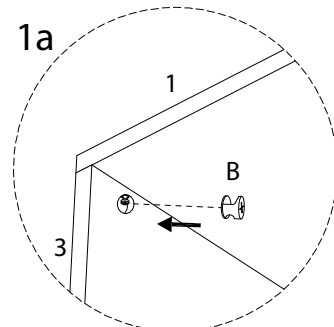

# NIKEA

Diagram illustrating assembly instructions and safety warnings:

- Top Warning:** A triangle with an exclamation mark. Below it, a box contains a screwdriver icon and a crossed-out power drill icon, indicating that a power drill should not be used.
- Time:** A clock icon with the text "45'" below it, indicating an estimated assembly time of 45 minutes.
- Bottom Warning:** A triangle with an exclamation mark. Below it, a box contains an icon of a block being placed on a mat and a crossed-out icon of a block being placed on a hard surface, indicating that the table should be placed on a soft surface.
- Person Icon:** A stick figure icon with the number "1" below it, indicating that one person is required for assembly.

11

12

13

14

15

16

17

18