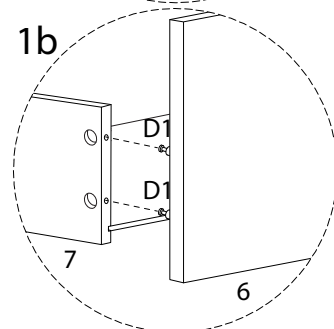

# NIKEA

Diagram illustrating assembly instructions and safety warnings:

- Top Warning:** A triangle with an exclamation mark. Below it, a box contains a screwdriver icon and a crossed-out power drill icon, indicating that a power drill should not be used.
- Time:** A clock icon with the text "45'" below it, indicating an estimated assembly time of 45 minutes.
- Bottom Warning:** A triangle with an exclamation mark. Below it, a box contains an icon of a block being placed on a mat and a crossed-out icon of a block being placed on a hard surface, indicating that the table should be placed on a soft surface.
- Person Icon:** A stick figure icon with the number "1" below it, indicating that one person is required for assembly.

8

9

B

Ø15

x 4

10

5

x 1

11

12

13

14

15

16

17

18