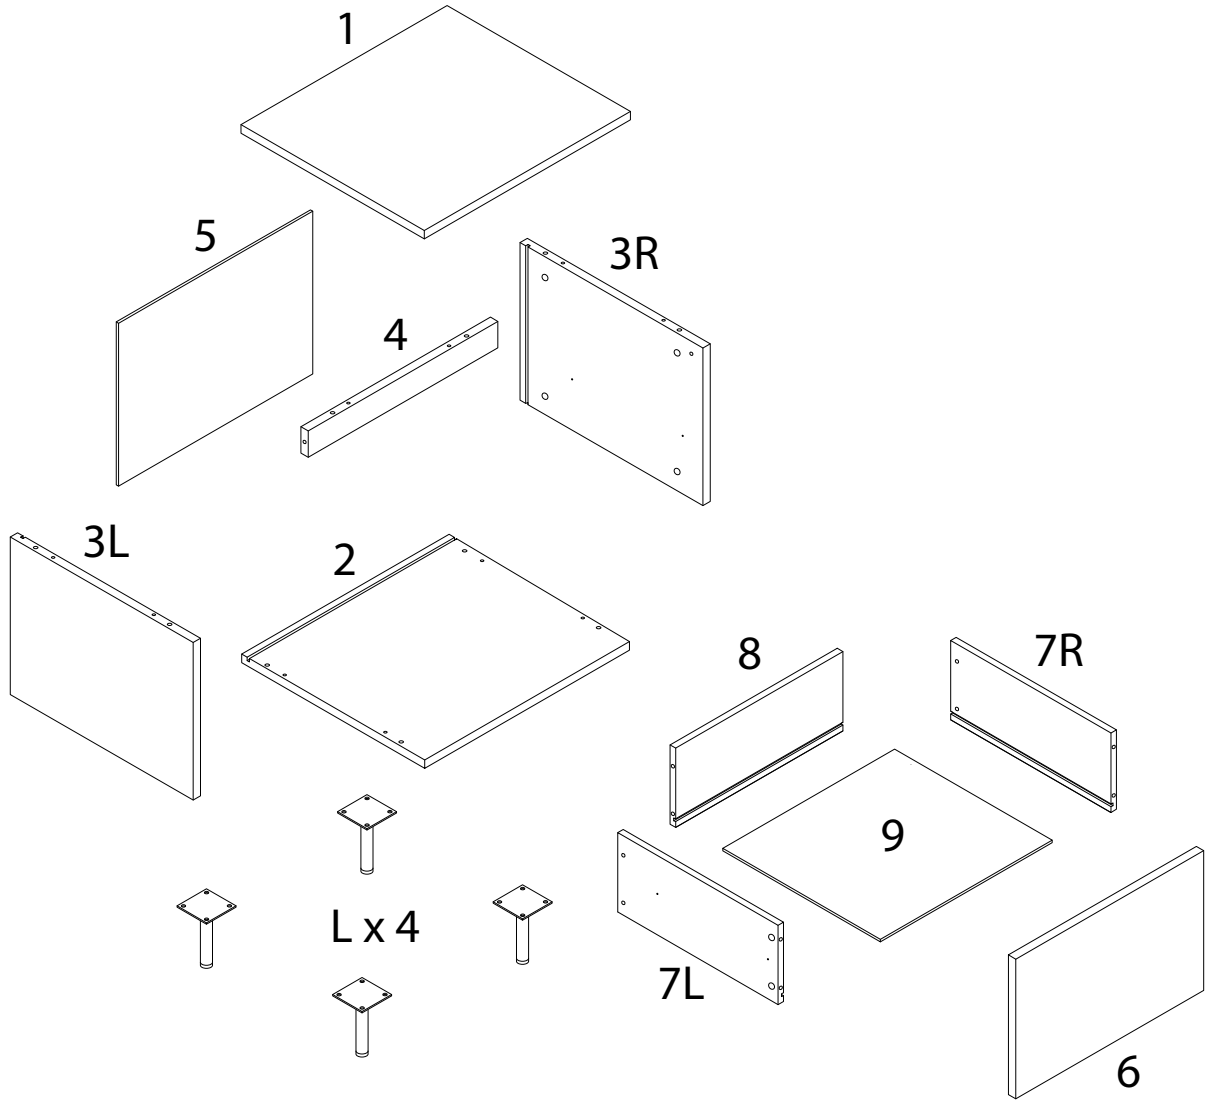

# NIKEA

Diagram illustrating assembly instructions and safety warnings:

- Top Warning:** A triangle with an exclamation mark. Below it, a box contains a screwdriver icon and a crossed-out power drill icon, indicating that a power drill should not be used.
- Time:** A clock icon with the text "45'" below it, indicating an estimated assembly time of 45 minutes.
- Bottom Warning:** A triangle with an exclamation mark. Below it, a box contains an icon of a block being placed on a mat and a crossed-out icon of a block being placed on a hard surface, indicating that the table should be placed on a soft surface.
- Person Icon:** A stick figure icon with the number "1" below it, indicating that one person is required for assembly.

A

x 10

B

Ø15

x 10

C

x 12

D1

x 4

D2

Ø12

x 4

E

M4  
x  
14

x 12

F

8

9

B

Ø15

x 4

10

5

x 1