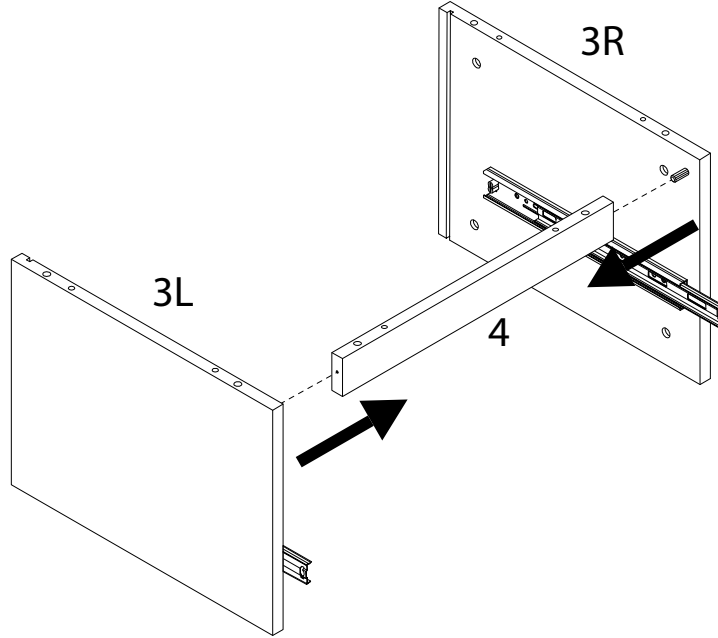

# NIKEA

Diagram illustrating assembly instructions and safety warnings:

- Top Warning:** A triangle with an exclamation mark. Below it, a box contains a screwdriver icon and a crossed-out power drill icon, indicating that a power drill should not be used.
- Time:** A clock icon with the text "45'" below it, indicating an estimated assembly time of 45 minutes.
- Bottom Warning:** A triangle with an exclamation mark. Below it, a box contains an icon of a block being placed on a mat and a crossed-out icon of a block being placed on a hard surface, indicating that the table should be placed on a soft surface.
- Person Icon:** A stick figure icon with the number "1" below it, indicating that one person is required for assembly.

8

9

B

Ø15

x 4

10

5

x 1