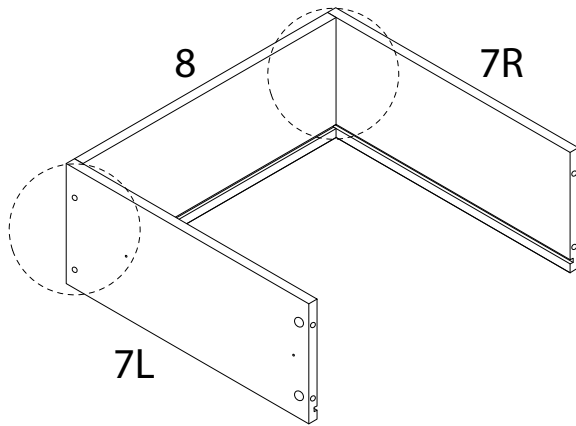

# NIKEA

Diagram illustrating assembly instructions and safety warnings:

- Top Warning:** A triangle with an exclamation mark. Below it, a box contains a screwdriver icon and a crossed-out power drill icon, indicating that a power drill should not be used.
- Time:** A clock icon with the text "45'" below it, indicating an estimated assembly time of 45 minutes.
- Bottom Warning:** A triangle with an exclamation mark. Below it, a box contains an icon of a block being placed on a mat and a crossed-out icon of a block being placed on a hard surface, indicating that the table should be placed on a soft surface.
- Person Icon:** A stick figure icon with the number "1" below it, indicating that one person is required for assembly.

A

x 10

B

Ø15

x 10

C

x 12

D1

8

9

B

Ø15

x 4

10

5

x 1

11

12

13

14

15

16

17

18