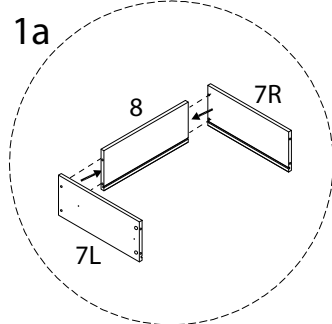

# NIKEA

Diagram illustrating assembly instructions and safety warnings:

- Top Warning:** A triangle with an exclamation mark. Below it, a box contains a screwdriver icon and a crossed-out power drill icon, indicating that a power drill should not be used.
- Time:** A clock icon with the text "45'" below it, indicating an estimated assembly time of 45 minutes.
- Bottom Warning:** A triangle with an exclamation mark. Below it, a box contains an icon of a block being placed on a mat and a crossed-out icon of a block being placed on a hard surface, indicating that the table should be placed on a soft surface.
- Person Icon:** A stick figure icon with the number "1" below it, indicating that one person is required for assembly.

A

x 10

B

Ø15

x 10

C

x 12

D1

8

9

B

Ø15

x 4

10

5

x 1

11

12

13

14

15

16

17

18