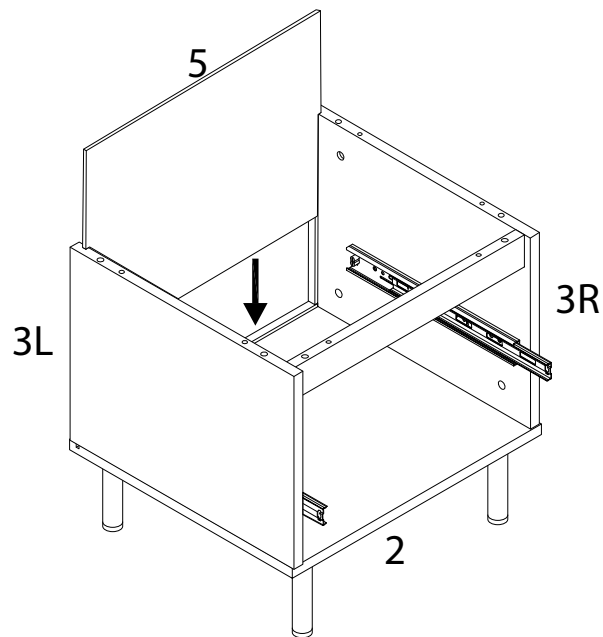

# NIKEA

Diagram illustrating assembly instructions and safety warnings:

- Top Warning:** A triangle with an exclamation mark. Below it, a box contains a screwdriver icon and a crossed-out power drill icon, indicating that a power drill should not be used.
- Time:** A clock icon with the text "45'" below it, indicating an estimated assembly time of 45 minutes.
- Bottom Warning:** A triangle with an exclamation mark. Below it, a box contains an icon of a block being placed on a mat and a crossed-out icon of a block being placed on a hard surface, indicating that the table should be placed on a soft surface.
- Person Icon:** A stick figure icon with the number "1" below it, indicating that one person is required for assembly.

8

9

B

Ø15

x 4

10

5

x 1