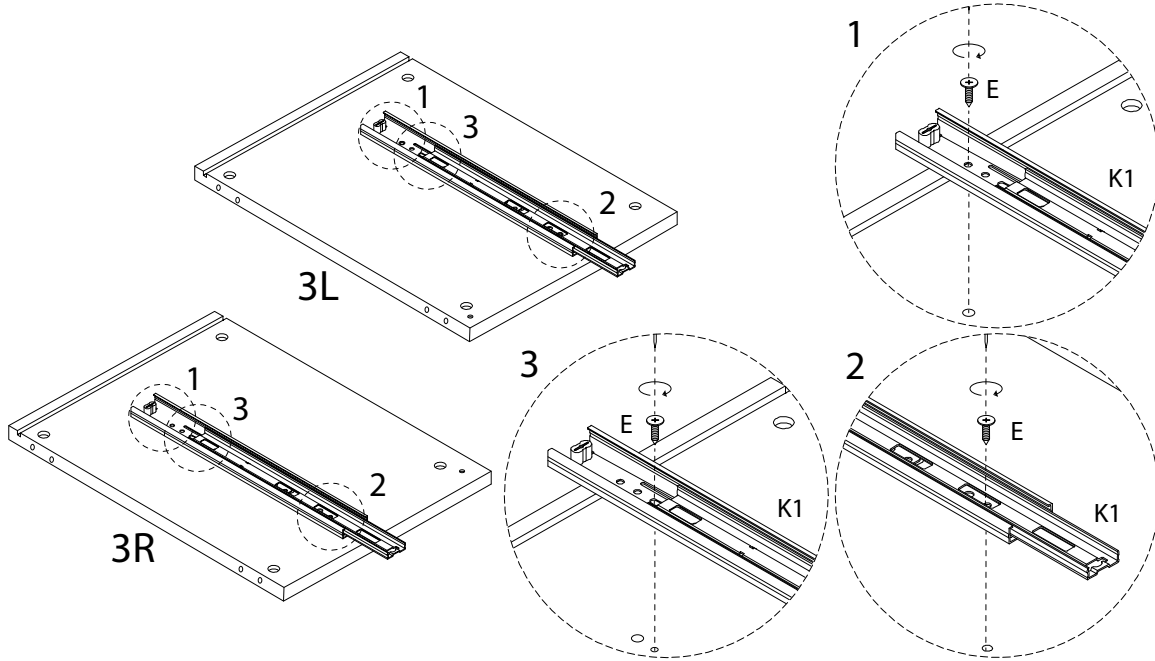

# NIKEA

Diagram illustrating assembly instructions and safety warnings:

- Top Warning:** A triangle with an exclamation mark. Below it, a box contains a screwdriver icon and a crossed-out power drill icon, indicating that a power drill should not be used.
- Time:** A clock icon with the text "45'" below it, indicating an estimated assembly time of 45 minutes.
- Bottom Warning:** A triangle with an exclamation mark. Below it, a box contains an icon of a block being placed on a mat and a crossed-out icon of a block being placed on a hard surface, indicating that the table should be placed on a soft surface.
- Person Icon:** A stick figure icon with the number "1" below it, indicating that one person is required for assembly.

x 16

1 x 2

2

3

4

5

6

7

8

9

B

Ø15

x 4

10

5

x 1