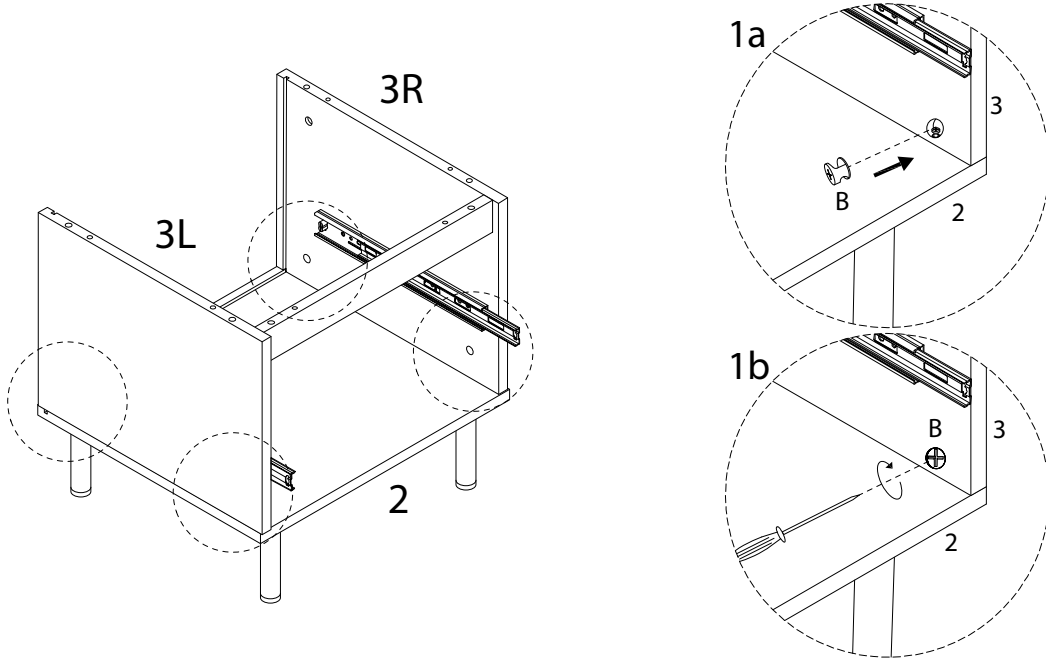

# NIKEA

Diagram illustrating assembly instructions and safety warnings:

- Top Warning:** A triangle with an exclamation mark. Below it, a box contains a screwdriver icon and a crossed-out power drill icon, indicating that a power drill should not be used.
- Time:** A clock icon with the text "45'" below it, indicating an estimated assembly time of 45 minutes.
- Bottom Warning:** A triangle with an exclamation mark. Below it, a box contains an icon of a block being placed on a mat and a crossed-out icon of a block being placed on a hard surface, indicating that the table should be placed on a soft surface.
- Person Icon:** A stick figure icon with the number "1" below it, indicating that one person is required for assembly.

8

9

B

Ø15

x 4

10

5

x 1