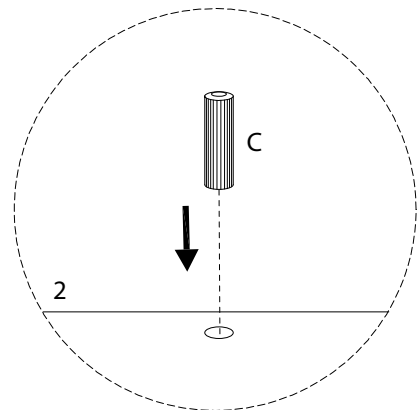

# NIKEA

Diagram illustrating assembly instructions and safety warnings:

- Top Warning:** A triangle with an exclamation mark. Below it, a box contains a screwdriver icon and a crossed-out power drill icon, indicating that a power drill should not be used.
- Time:** A clock icon with the text "45'" below it, indicating an estimated assembly time of 45 minutes.
- Bottom Warning:** A triangle with an exclamation mark. Below it, a box contains an icon of a block being placed on a mat and a crossed-out icon of a block being placed on a hard surface, indicating that the table should be placed on a soft surface.
- Person Icon:** A stick figure icon with the number "1" below it, indicating that one person is required for assembly.

x 16

1 x 2

2

3

4

5

6

7