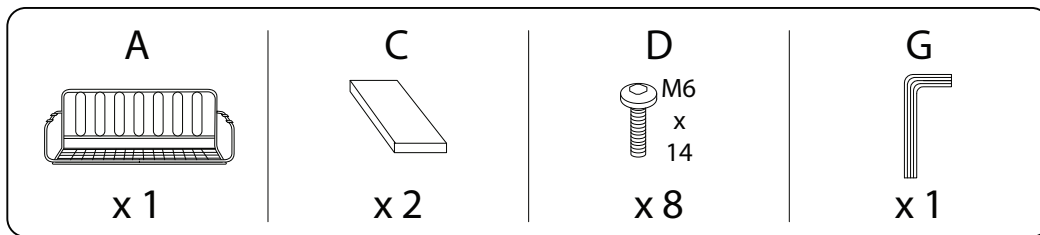

MONTESILVANO

Assembly instructions and warnings:

- Tools:** A circle containing an Allen key and a wrench, with a crossed-out power drill icon next to it, indicating that a power drill is not required.
- Warning:** A triangle with an exclamation mark, indicating a warning.
- Time:** A clock icon with the text "45'", indicating an estimated assembly time of 45 minutes.
- Personnel:** A person icon with the number "2", indicating that two people are required for assembly.

A x 2

| | | | | |
|---|--|--|--|---|
| <p>A</p>  <p>x 1</p> | <p>A1</p>  <p>x 2</p> | <p>B1</p>  <p>x 1</p> | <p>B2</p>  <p>x 1</p> | <p>C</p>  <p>x 2</p> |
|---|--|--|--|---|

| | | | | | |
|---|--|---|---|---|---|
| <p>D</p>  <p>M6 x 14</p> <p>x 20</p> | <p>E</p>  <p>x 12</p> | <p>F</p>  <p>x 1</p> | <p>G</p>  <p>x 1</p> | <p>H</p>  <p>x 1</p> | <p>I</p>  <p>x 1</p> |
|---|--|---|---|---|---|

1

2

3

B

| | | | | |
|---|--|--|--|---|
| <p>A</p>  <p>x 1</p> | <p>A1</p>  <p>x 2</p> | <p>B1</p>  <p>x 1</p> | <p>B2</p>  <p>x 1</p> | <p>C</p>  <p>x 2</p> |
|---|--|--|--|---|

| | | | | | |
|---|--|---|---|---|---|
| <p>D</p>  <p>M6 x 14</p> <p>x 20</p> | <p>E</p>  <p>x 12</p> | <p>F</p>  <p>x 1</p> | <p>G</p>  <p>x 1</p> | <p>H</p>  <p>x 1</p> | <p>I</p>  <p>x 1</p> |
|---|--|---|---|---|---|

1

2

3

C

A

B

| A | B | C | D |
|---|---|---|---|
|  |  |  <p>M6 x 14</p> |  |
| x 1 | x 1 | x 4 | x 1 |

1