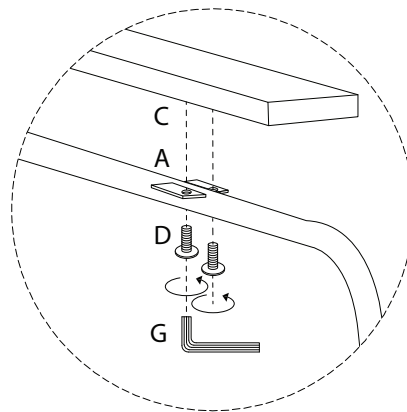

MONTESILVANO

Assembly instructions and warnings:

- Tools:** A circle containing an Allen key and a wrench, with a crossed-out power drill icon next to it, indicating that a power drill is not required.
- Warning:** A triangle with an exclamation mark, indicating a warning.
- Time:** A clock icon with the text "45'", indicating an estimated assembly time of 45 minutes.
- Personnel:** A person icon with the number "2", indicating that two people are required for assembly.

1

2

3

B

| | | | | |
|---|--|--|--|---|
| <p>A</p>  <p>x 1</p> | <p>A1</p>  <p>x 2</p> | <p>B1</p>  <p>x 1</p> | <p>B2</p>  <p>x 1</p> | <p>C</p>  <p>x 2</p> |
|---|--|--|--|---|

| | | | | | |
|---|--|---|---|---|---|
| <p>D</p>  <p>M6 x 14</p> <p>x 20</p> | <p>E</p>  <p>x 12</p> | <p>F</p>  <p>x 1</p> | <p>G</p>  <p>x 1</p> | <p>H</p>  <p>x 1</p> | <p>I</p>  <p>x 1</p> |
|---|--|---|---|---|---|

1

2

3

C

A

B

| A | B | C | D |
|---|---|---|---|
|  |  |  <p>M6 x 14</p> |  |
| x 1 | x 1 | x 4 | x 1 |

1