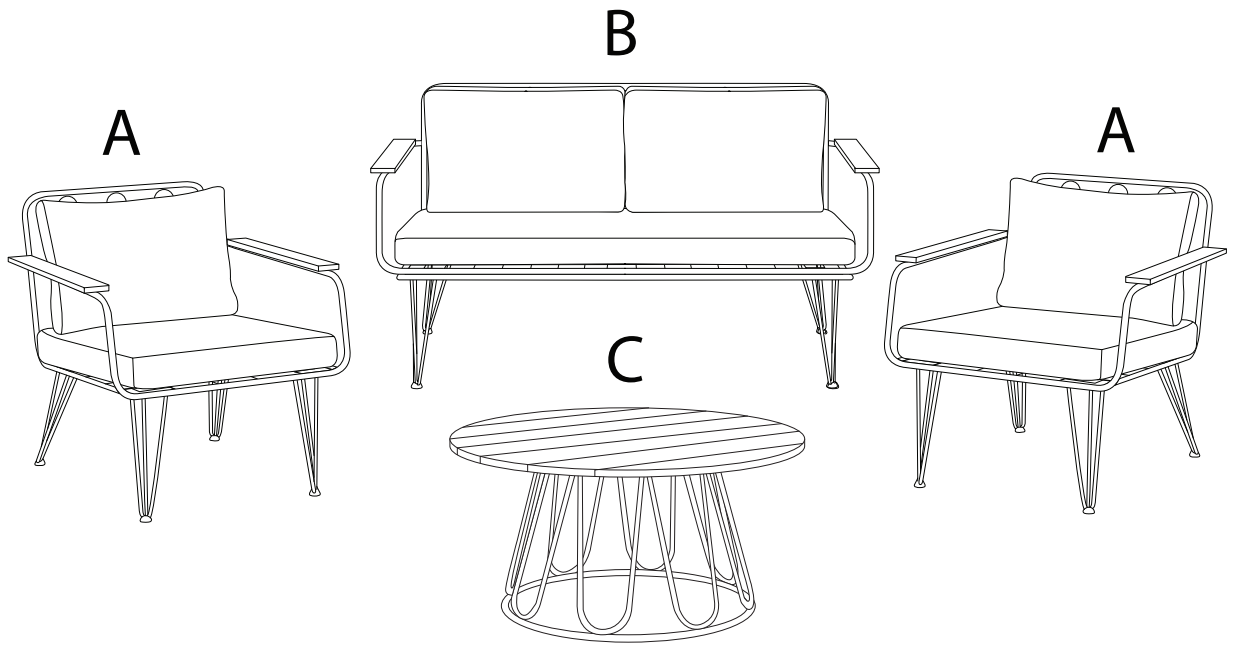

MONTESILVANO

Assembly instructions and warnings:

- Tools:** A circle containing an Allen key and a wrench, with a crossed-out power drill icon next to it, indicating that a power drill is not required.
- Warning:** A triangle with an exclamation mark, indicating a warning.
- Time:** A clock icon with the text "45'", indicating an estimated assembly time of 45 minutes.
- Personnel:** A person icon with the number "2", indicating that two people are required for assembly.