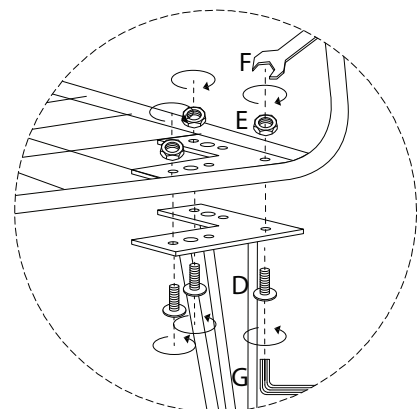

MONTESILVANO

Assembly instructions and warnings:

- Tools:** A circle containing an Allen key and a wrench, with a crossed-out power drill icon next to it, indicating that a power drill is not required.
- Warning:** A triangle with an exclamation mark, indicating a warning.
- Time:** A clock icon with the text "45'", indicating an estimated assembly time of 45 minutes.
- Personnel:** A person icon with the number "2", indicating that two people are required for assembly.

A x 2

| | | | | |
|---|--|--|--|---|
| <p>A</p>  <p>x 1</p> | <p>A1</p>  <p>x 2</p> | <p>B1</p>  <p>x 1</p> | <p>B2</p>  <p>x 1</p> | <p>C</p>  <p>x 2</p> |
|---|--|--|--|---|

| | | | | | |
|---|--|---|---|---|---|
| <p>D</p>  <p>M6 x 14</p> <p>x 20</p> | <p>E</p>  <p>x 12</p> | <p>F</p>  <p>x 1</p> | <p>G</p>  <p>x 1</p> | <p>H</p>  <p>x 1</p> | <p>I</p>  <p>x 1</p> |
|---|--|---|---|---|---|

1

2

3

B

| | | | | |
|---|--|--|--|---|
| <p>A</p>  <p>x 1</p> | <p>A1</p>  <p>x 2</p> | <p>B1</p>  <p>x 1</p> | <p>B2</p>  <p>x 1</p> | <p>C</p>  <p>x 2</p> |
|---|--|--|--|---|

| | | | | | |
|---|--|---|---|---|---|
| <p>D</p>  <p>M6 x 14</p> <p>x 20</p> | <p>E</p>  <p>x 12</p> | <p>F</p>  <p>x 1</p> | <p>G</p>  <p>x 1</p> | <p>H</p>  <p>x 1</p> | <p>I</p>  <p>x 1</p> |
|---|--|---|---|---|---|