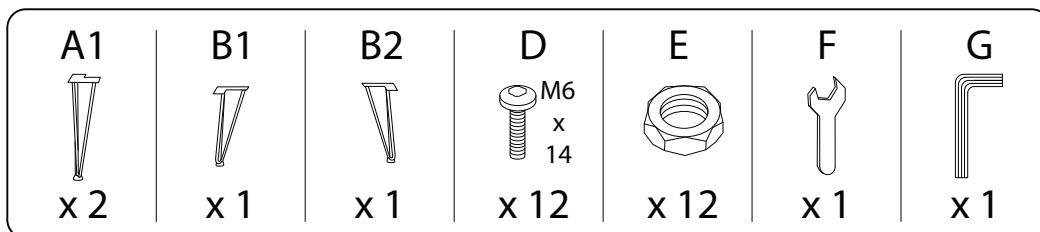

MONTESILVANO

Assembly instructions and warnings:

- Tools:** A circle containing an Allen key and a wrench, with a crossed-out power drill icon next to it, indicating that a power drill is not required.
- Warning:** A triangle with an exclamation mark, indicating a warning.
- Time:** A clock icon with the text "45'", indicating an estimated assembly time of 45 minutes.
- Personnel:** A person icon with the number "2", indicating that two people are required for assembly.

A x 2

| | | | | |
|---|--|--|--|---|
| <p>A</p>  <p>x 1</p> | <p>A1</p>  <p>x 2</p> | <p>B1</p>  <p>x 1</p> | <p>B2</p>  <p>x 1</p> | <p>C</p>  <p>x 2</p> |
|---|--|--|--|---|

| | | | | | |
|---|--|---|---|---|---|
| <p>D</p>  <p>M6 x 14</p> <p>x 20</p> | <p>E</p>  <p>x 12</p> | <p>F</p>  <p>x 1</p> | <p>G</p>  <p>x 1</p> | <p>H</p>  <p>x 1</p> | <p>I</p>  <p>x 1</p> |
|---|--|---|---|---|---|

1

2

3

B

| | | | | |
|---|--|--|--|---|
| <p>A</p>  <p>x 1</p> | <p>A1</p>  <p>x 2</p> | <p>B1</p>  <p>x 1</p> | <p>B2</p>  <p>x 1</p> | <p>C</p>  <p>x 2</p> |
|---|--|--|--|---|

| | | | | | |
|---|--|---|---|---|---|
| <p>D</p>  <p>M6 x 14</p> <p>x 20</p> | <p>E</p>  <p>x 12</p> | <p>F</p>  <p>x 1</p> | <p>G</p>  <p>x 1</p> | <p>H</p>  <p>x 1</p> | <p>I</p>  <p>x 1</p> |
|---|--|---|---|---|---|

1

2

3

C

A

B

| A | B | C | D |
|---|---|---|---|
|  |  |  <p>M6 x 14</p> |  |
| x 1 | x 1 | x 4 | x 1 |

1