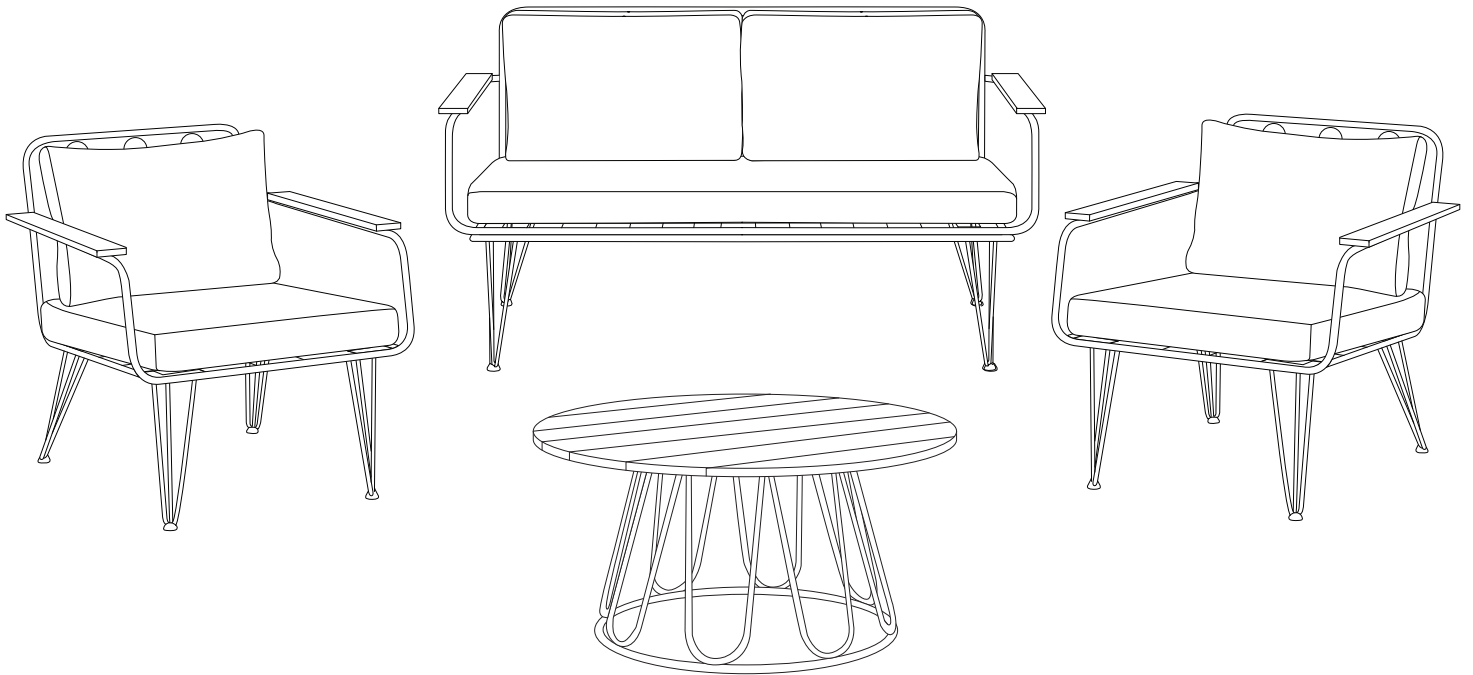

MONTESILVANO

Assembly instructions and warnings:

- Tools:** A circle containing an Allen key and a wrench, with a crossed-out power drill icon next to it, indicating that a power drill is not required.
- Warning:** A triangle with an exclamation mark, indicating a warning.
- Time:** A clock icon with the text "45'", indicating an estimated assembly time of 45 minutes.
- Personnel:** A person icon with the number "2", indicating that two people are required for assembly.