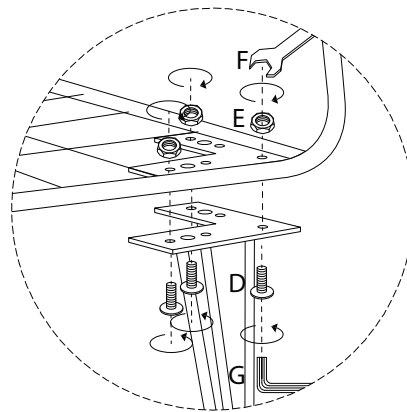

MONTESILVANO

Assembly instructions and warnings:

- Tools:** A circle containing an Allen key and a wrench, with a crossed-out power drill icon next to it, indicating that a power drill is not required.
- Warning:** A triangle with an exclamation mark, indicating a warning.
- Time:** A clock icon with the text "45'", indicating an estimated assembly time of 45 minutes.
- Personnel:** A person icon with the number "2", indicating that two people are required for assembly.

1

2

3

B

| | | | | |
|---|--|--|--|---|
| <p>A</p>  <p>x 1</p> | <p>A1</p>  <p>x 2</p> | <p>B1</p>  <p>x 1</p> | <p>B2</p>  <p>x 1</p> | <p>C</p>  <p>x 2</p> |
|---|--|--|--|---|

| | | | | | |
|---|--|---|---|---|---|
| <p>D</p>  <p>M6 x 14</p> <p>x 20</p> | <p>E</p>  <p>x 12</p> | <p>F</p>  <p>x 1</p> | <p>G</p>  <p>x 1</p> | <p>H</p>  <p>x 1</p> | <p>I</p>  <p>x 1</p> |
|---|--|---|---|---|---|

1

2

3

C

A

B

| A | B | C | D |
|---|---|---|---|
|  |  |  <p>M6 x 14</p> |  |
| x 1 | x 1 | x 4 | x 1 |

1