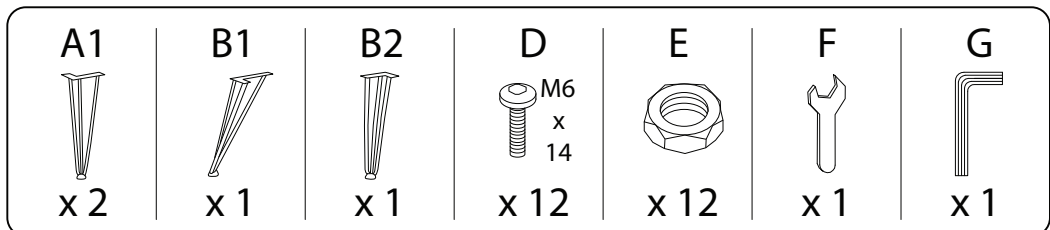

MONTESILVANO

Assembly instructions and warnings:

- Tools:** A circle containing an Allen key and a wrench, with a crossed-out power drill icon next to it, indicating that a power drill is not required.
- Warning:** A triangle with an exclamation mark, indicating a warning.
- Time:** A clock icon with the text "45'", indicating an estimated assembly time of 45 minutes.
- Personnel:** A person icon with the number "2", indicating that two people are required for assembly.

A x 2

| | | | | |
|---|--|--|--|---|
| <p>A</p>  <p>x 1</p> | <p>A1</p>  <p>x 2</p> | <p>B1</p>  <p>x 1</p> | <p>B2</p>  <p>x 1</p> | <p>C</p>  <p>x 2</p> |
|---|--|--|--|---|

| | | | | | |
|---|--|---|---|---|---|
| <p>D</p>  <p>M6 x 14</p> <p>x 20</p> | <p>E</p>  <p>x 12</p> | <p>F</p>  <p>x 1</p> | <p>G</p>  <p>x 1</p> | <p>H</p>  <p>x 1</p> | <p>I</p>  <p>x 1</p> |
|---|--|---|---|---|---|

1

2

3

B

| | | | | |
|---|--|--|--|---|
| <p>A</p>  <p>x 1</p> | <p>A1</p>  <p>x 2</p> | <p>B1</p>  <p>x 1</p> | <p>B2</p>  <p>x 1</p> | <p>C</p>  <p>x 2</p> |
|---|--|--|--|---|

| | | | | | |
|---|--|---|---|---|---|
| <p>D</p>  <p>M6 x 14</p> <p>x 20</p> | <p>E</p>  <p>x 12</p> | <p>F</p>  <p>x 1</p> | <p>G</p>  <p>x 1</p> | <p>H</p>  <p>x 1</p> | <p>I</p>  <p>x 1</p> |
|---|--|---|---|---|---|