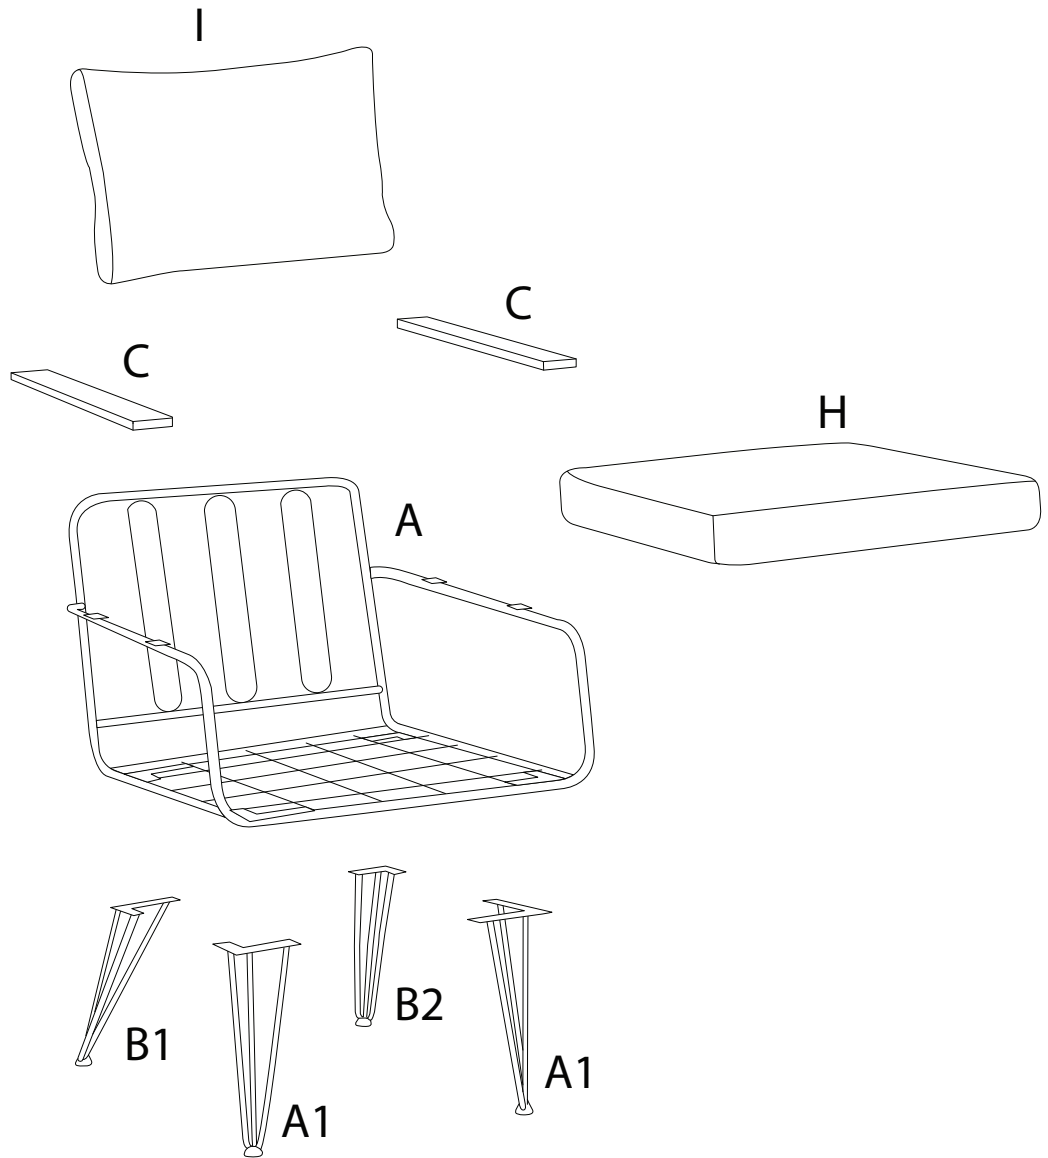

MONTESILVANO

Assembly instructions and warnings:

- Tools:** A circle containing an Allen key and a wrench, with a crossed-out power drill icon next to it, indicating that a power drill is not required.
- Warning:** A triangle with an exclamation mark, indicating a warning.
- Time:** A clock icon with the text "45'", indicating an estimated assembly time of 45 minutes.
- Personnel:** A person icon with the number "2", indicating that two people are required for assembly.

A x 2

| | | | | |
|---|--|--|--|---|
| <p>A</p>  <p>x 1</p> | <p>A1</p>  <p>x 2</p> | <p>B1</p>  <p>x 1</p> | <p>B2</p>  <p>x 1</p> | <p>C</p>  <p>x 2</p> |
|---|--|--|--|---|

| | | | | | |
|---|--|---|---|---|---|
| <p>D</p>  <p>M6 x 14</p> <p>x 20</p> | <p>E</p>  <p>x 12</p> | <p>F</p>  <p>x 1</p> | <p>G</p>  <p>x 1</p> | <p>H</p>  <p>x 1</p> | <p>I</p>  <p>x 1</p> |
|---|--|---|---|---|---|