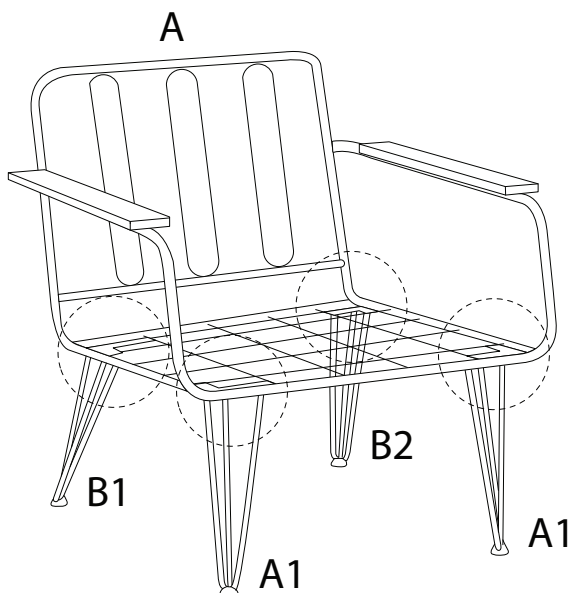

MONTESILVANO

Assembly instructions and warnings:

- Tools:** A circle containing an Allen key and a wrench, with a crossed-out power drill icon next to it, indicating that a power drill is not required.
- Warning:** A triangle with an exclamation mark, indicating a warning.
- Time:** A clock icon with the text "45'", indicating an estimated assembly time of 45 minutes.
- Personnel:** A person icon with the number "2", indicating that two people are required for assembly.

A x 2

| | | | | |
|---|--|--|--|---|
| <p>A</p>  <p>x 1</p> | <p>A1</p>  <p>x 2</p> | <p>B1</p>  <p>x 1</p> | <p>B2</p>  <p>x 1</p> | <p>C</p>  <p>x 2</p> |
|---|--|--|--|---|

| | | | | | |
|---|--|---|---|---|---|
| <p>D</p>  <p>M6 x 14</p> <p>x 20</p> | <p>E</p>  <p>x 12</p> | <p>F</p>  <p>x 1</p> | <p>G</p>  <p>x 1</p> | <p>H</p>  <p>x 1</p> | <p>I</p>  <p>x 1</p> |
|---|--|---|---|---|---|

1

2

3

B

| | | | | |
|---|--|--|--|---|
| <p>A</p>  <p>x 1</p> | <p>A1</p>  <p>x 2</p> | <p>B1</p>  <p>x 1</p> | <p>B2</p>  <p>x 1</p> | <p>C</p>  <p>x 2</p> |
|---|--|--|--|---|

| | | | | | |
|---|--|---|---|---|---|
| <p>D</p>  <p>M6 x 14</p> <p>x 20</p> | <p>E</p>  <p>x 12</p> | <p>F</p>  <p>x 1</p> | <p>G</p>  <p>x 1</p> | <p>H</p>  <p>x 1</p> | <p>I</p>  <p>x 1</p> |
|---|--|---|---|---|---|