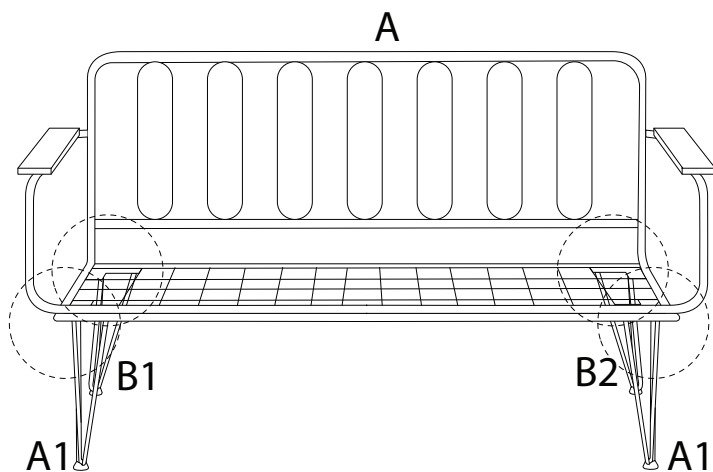

MONTESILVANO

Assembly instructions and warnings:

- Tools:** A circle containing an Allen key and a wrench, with a crossed-out power drill icon next to it, indicating that a power drill is not required.
- Warning:** A triangle with an exclamation mark, indicating a warning.
- Time:** A clock icon with the text "45'", indicating an estimated assembly time of 45 minutes.
- Personnel:** A person icon with the number "2", indicating that two people are required for assembly.

1

2

3

B

| | | | | |
|---|--|--|--|---|
| <p>A</p>  <p>x 1</p> | <p>A1</p>  <p>x 2</p> | <p>B1</p>  <p>x 1</p> | <p>B2</p>  <p>x 1</p> | <p>C</p>  <p>x 2</p> |
|---|--|--|--|---|

| | | | | | |
|---|--|---|---|---|---|
| <p>D</p>  <p>M6 x 14</p> <p>x 20</p> | <p>E</p>  <p>x 12</p> | <p>F</p>  <p>x 1</p> | <p>G</p>  <p>x 1</p> | <p>H</p>  <p>x 1</p> | <p>I</p>  <p>x 1</p> |
|---|--|---|---|---|---|

1

2

3

C

A

B

| A | B | C | D |
|---|---|---|---|
|  |  |  <p>M6 x 14</p> |  |
| x 1 | x 1 | x 4 | x 1 |

1