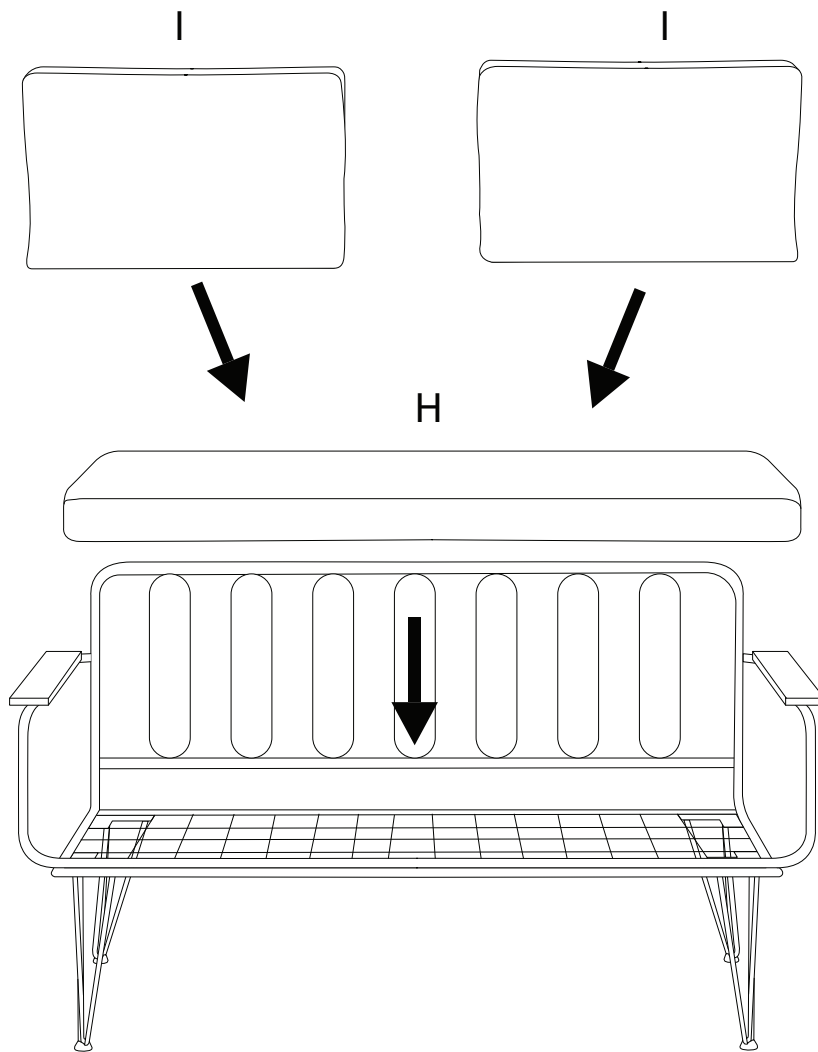

MONTESILVANO

Assembly instructions and warnings:

- Tools:** A circle containing an Allen key and a wrench, with a crossed-out power drill icon next to it, indicating that a power drill is not required.
- Warning:** A triangle with an exclamation mark, indicating a warning.
- Time:** A clock icon with the text "45'", indicating an estimated assembly time of 45 minutes.
- Personnel:** A person icon with the number "2", indicating that two people are required for assembly.

1

2

3

B

| | | | | |
|---|--|--|--|---|
| <p>A</p>  <p>x 1</p> | <p>A1</p>  <p>x 2</p> | <p>B1</p>  <p>x 1</p> | <p>B2</p>  <p>x 1</p> | <p>C</p>  <p>x 2</p> |
|---|--|--|--|---|

| | | | | | |
|---|--|---|---|---|---|
| <p>D</p>  <p>M6 x 14</p> <p>x 20</p> | <p>E</p>  <p>x 12</p> | <p>F</p>  <p>x 1</p> | <p>G</p>  <p>x 1</p> | <p>H</p>  <p>x 1</p> | <p>I</p>  <p>x 1</p> |
|---|--|---|---|---|---|

1

2

3

C

A

B

| A | B | C | D |
|---|---|---|---|
|  |  |  <p>M6 x 14</p> |  |
| x 1 | x 1 | x 4 | x 1 |

1