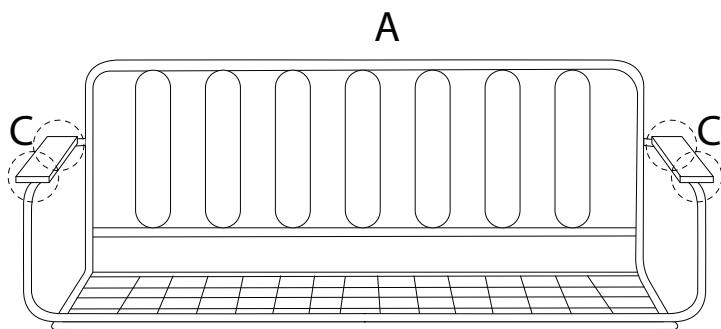

MONTESILVANO

Assembly instructions and warnings:

- Tools:** A circle containing an Allen key and a wrench, with a crossed-out power drill icon next to it, indicating that a power drill is not required.
- Warning:** A triangle with an exclamation mark, indicating a warning.
- Time:** A clock icon with the text "45'", indicating an estimated assembly time of 45 minutes.
- Personnel:** A person icon with the number "2", indicating that two people are required for assembly.

1

2

3

B

| | | | | |
|---|--|--|--|---|
| <p>A</p>  <p>x 1</p> | <p>A1</p>  <p>x 2</p> | <p>B1</p>  <p>x 1</p> | <p>B2</p>  <p>x 1</p> | <p>C</p>  <p>x 2</p> |
|---|--|--|--|---|

| | | | | | |
|---|--|---|---|---|---|
| <p>D</p>  <p>M6 x 14</p> <p>x 20</p> | <p>E</p>  <p>x 12</p> | <p>F</p>  <p>x 1</p> | <p>G</p>  <p>x 1</p> | <p>H</p>  <p>x 1</p> | <p>I</p>  <p>x 1</p> |
|---|--|---|---|---|---|

1

2

3

C

A

B

| A | B | C | D |
|---|---|---|---|
|  |  |  <p>M6 x 14</p> |  |
| x 1 | x 1 | x 4 | x 1 |

1