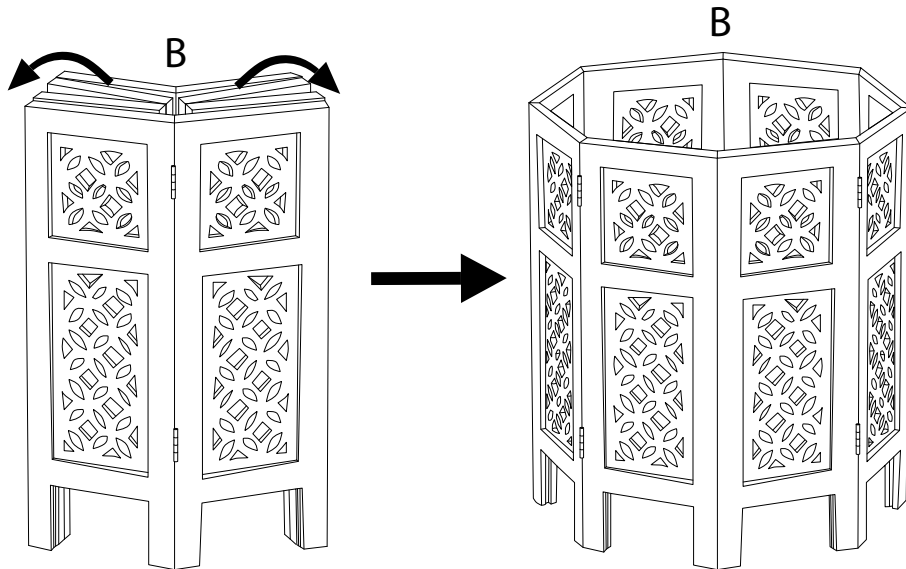

BADHI

Diagram illustrating assembly instructions and safety warnings:

- Warning 1:** A crossed-out power drill icon indicates that power tools should not be used for assembly.
- Warning 2:** A crossed-out icon of a wooden block being drilled from the bottom indicates that drilling should not be performed from the underside.
- Time:** A clock icon with the text "10'" indicates an estimated assembly time of 10 minutes.
- Person:** An icon of a person with the number "1" below it indicates that one person is required for assembly.

A

B

A

x 1

B

x 1

1

2