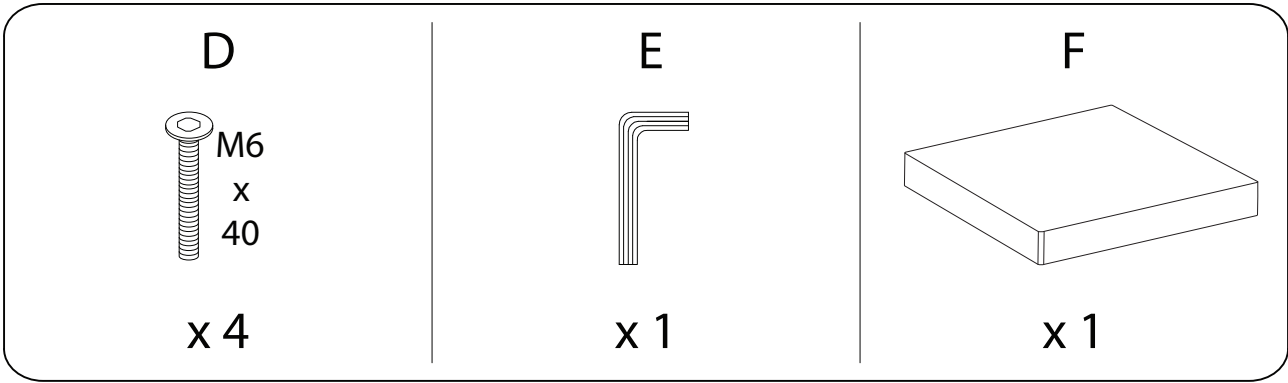

# BARATTI

An icon showing an L-shaped metal bracket inside a circle. To its right is a power drill with a diagonal line through it, indicating it should not be used.	A warning triangle containing an exclamation mark.	A simple clock face with tick marks and hands.
<p>15'</p>		
An icon showing a rectangular block on a mat with a hatched pattern. To its right is the same block with a nail being driven into it, crossed out with a diagonal line.	A warning triangle containing an exclamation mark.	A simple icon of a person standing.
<p>2</p>		