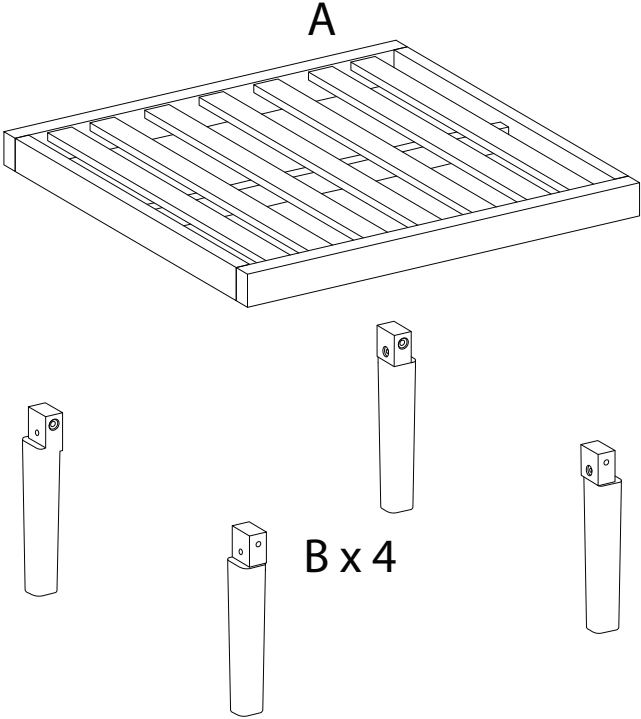

# BARATTI

An icon showing an L-shaped metal bracket inside a circle. To its right is a power drill with a diagonal line through it, indicating it should not be used.	A warning triangle containing an exclamation mark.	A simple clock face with tick marks and hands.
<p>15'</p>		
An icon showing a rectangular block on a mat with a hatched pattern. To its right is the same block with a nail being driven into it, crossed out with a diagonal line.	A warning triangle containing an exclamation mark.	A simple icon of a person standing.
<p>2</p>		