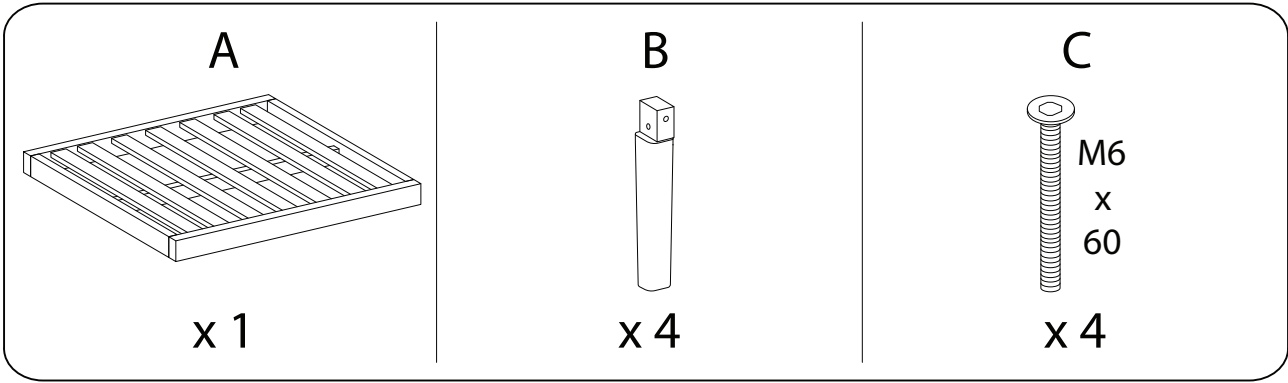

# BARATTI

An icon showing an L-shaped metal bracket inside a circle. To its right is a power drill with a diagonal line through it, indicating it should not be used.	A warning triangle containing an exclamation mark.	A simple clock face with tick marks and hands.
<p>15'</p>		
An icon showing a rectangular block on a mat with a hatched pattern. To its right is the same block with a nail being driven into it, crossed out with a diagonal line.	A warning triangle containing an exclamation mark.	A simple icon of a person standing.
<p>2</p>		