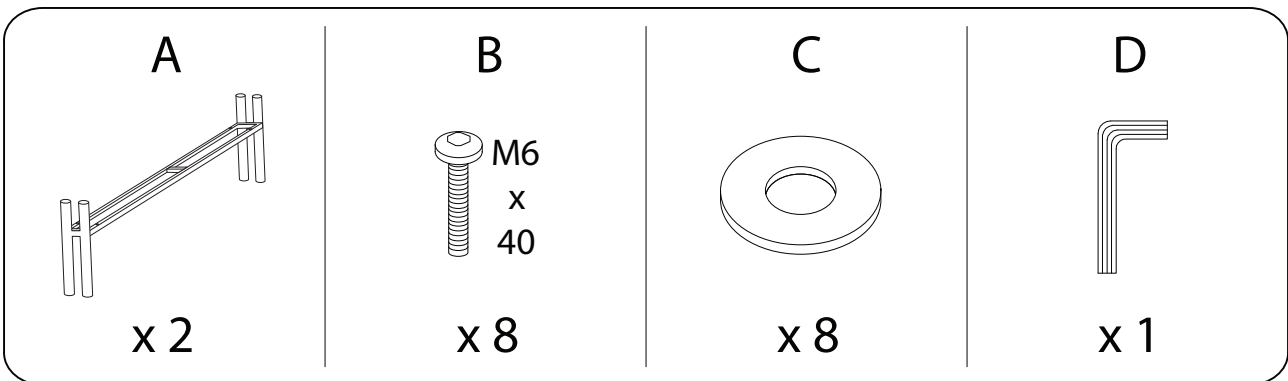

GRANNA

An icon showing an L-shaped metal bracket inside a circle. To its right is a power drill with a diagonal line through it, indicating it should not be used.	A warning triangle with an exclamation mark inside.	A simple clock face with tick marks around the perimeter.
An icon showing a rectangular block on a mat with a hatched pattern. To its right is the same block being lifted by a hand, with a diagonal line through it, indicating it should not be lifted.	A warning triangle with an exclamation mark inside.	A simple stick figure representing a person.

20'

2

1/4

2 x 4

1

A x 2

!

1

1  x 1	A  x 2	B  M6 x 40 x 8	C  x 8	D  x 1
--------------------------------------------------------------------------------------------------------	--------------------------------------------------------------------------------------------------------	-------------------------------------------------------------------------------------------------------------------	----------------------------------------------------------------------------------------------------------	----------------------------------------------------------------------------------------------------------