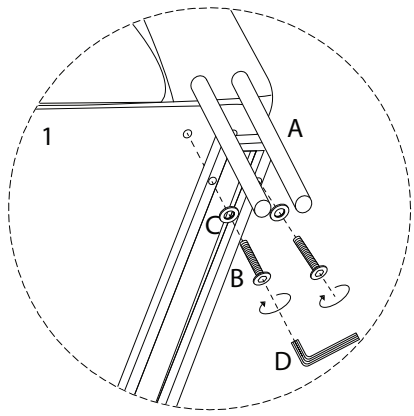

GRANNA

An icon showing an L-shaped metal bracket inside a circle. To its right is a power drill with a diagonal line through it, indicating it should not be used.	A warning triangle with an exclamation mark inside.	A simple clock face with tick marks around the perimeter.
An icon showing a rectangular block on a mat with a hatched pattern. To its right is the same block being lifted by a hand, with a diagonal line through it, indicating it should not be lifted.	A warning triangle with an exclamation mark inside.	A simple stick figure representing a person.

20'

2

1/4

2 x 4

1

A x 2

!

1

1  x 1	A  x 2	B  M6 x 40 x 8	C  x 8	D  x 1
--------------------------------------------------------------------------------------------------------	--------------------------------------------------------------------------------------------------------	-------------------------------------------------------------------------------------------------------------------	----------------------------------------------------------------------------------------------------------	----------------------------------------------------------------------------------------------------------