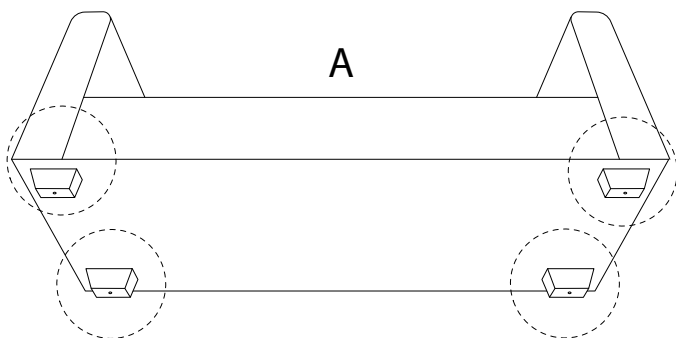

# FALUN

An icon showing an L-shaped metal bracket inside a circle, next to a power drill with a diagonal line through it, indicating that a power drill should not be used for assembly.	A warning triangle icon with an exclamation mark inside.	A clock icon showing the estimated assembly time.
An icon showing a rectangular cushion on a textured surface inside a circle, next to a screwdriver with a diagonal line through it, indicating that a screwdriver should not be used for assembly.	A warning triangle icon with an exclamation mark inside.	An icon of a person, representing the number of people required for assembly.

15'

2

**D x 2**

**E x 2**

!

1

<b>A</b>  x 1	<b>F</b>  x 4	<b>G</b>  M7 x 25 x 4	<b>H</b>  x 1
--	--	--	--

2