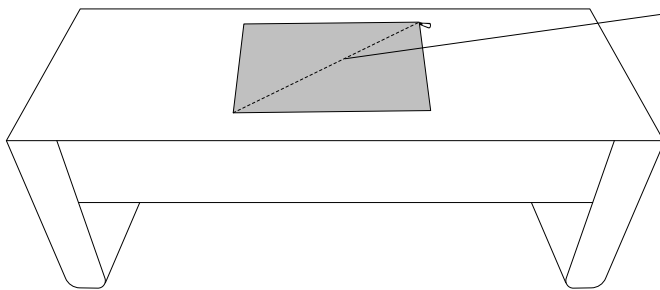

# FALUN

An icon showing an L-shaped metal bracket inside a circle, next to a power drill with a diagonal line through it, indicating that a power drill should not be used for assembly.	A warning triangle icon with an exclamation mark inside.	A clock icon showing the estimated assembly time.
An icon showing a rectangular cushion on a textured surface inside a circle, next to a screwdriver with a diagonal line through it, indicating that a screwdriver should not be used for assembly.	A warning triangle icon with an exclamation mark inside.	An icon of a person, representing the number of people required for assembly.

15'

2

**D x 2**

**E x 2**

!

1

<b>A</b>  x 1	<b>F</b>  x 4	<b>G</b>  M7 x 25 x 4	<b>H</b>  x 1
--	--	--	--

2