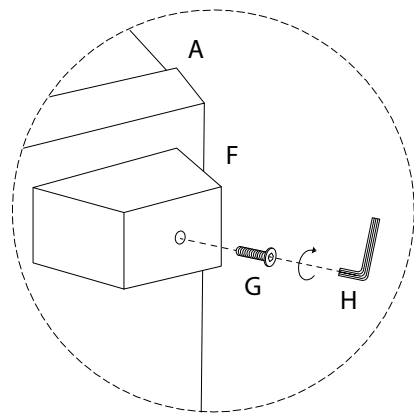

# FALUN

An icon showing an L-shaped metal bracket inside a circle, next to a power drill with a diagonal line through it, indicating that a power drill should not be used for assembly.	A warning triangle icon with an exclamation mark inside.	A clock icon showing the estimated assembly time.
An icon showing a rectangular cushion on a textured surface inside a circle, next to a screwdriver with a diagonal line through it, indicating that a screwdriver should not be used for assembly.	A warning triangle icon with an exclamation mark inside.	An icon of a person, representing the number of people required for assembly.

15'

2

**D x 2**

**E x 2**

!

1

<b>A</b>  x 1	<b>F</b>  x 4	<b>G</b>  M7 x 25 x 4	<b>H</b>  x 1
--	--	--	--

2