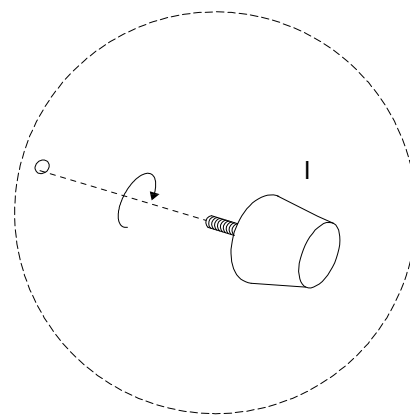

# FALUN

An icon showing an L-shaped metal bracket inside a circle, next to a power drill with a diagonal line through it, indicating that a power drill should not be used for assembly.	A warning triangle icon with an exclamation mark inside.	A clock icon showing the estimated assembly time.
An icon showing a rectangular cushion on a textured surface inside a circle, next to a screwdriver with a diagonal line through it, indicating that a screwdriver should not be used for assembly.	A warning triangle icon with an exclamation mark inside.	An icon of a person, representing the number of people required for assembly.

15'

2

**D x 2**

**E x 2**

!

1

<b>A</b>  x 1	<b>F</b>  x 4	<b>G</b>  M7 x 25 x 4	<b>H</b>  x 1
--	--	--	--

2