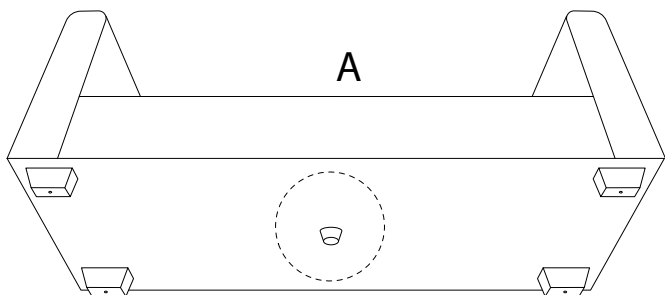

# FALUN

An icon showing an L-shaped metal bracket inside a circle, next to a power drill with a diagonal line through it, indicating that a power drill should not be used for assembly.	A warning triangle icon with an exclamation mark inside.	A clock icon showing the estimated assembly time.
An icon showing a rectangular cushion on a textured surface inside a circle, next to a screwdriver with a diagonal line through it, indicating that a screwdriver should not be used for assembly.	A warning triangle icon with an exclamation mark inside.	An icon of a person, representing the number of people required for assembly.

15'

2

**D x 2**

**E x 2**

!

1

<b>A</b>  x 1	<b>F</b>  x 4	<b>G</b>  M7 x 25 x 4	<b>H</b>  x 1
--	--	--	--

2