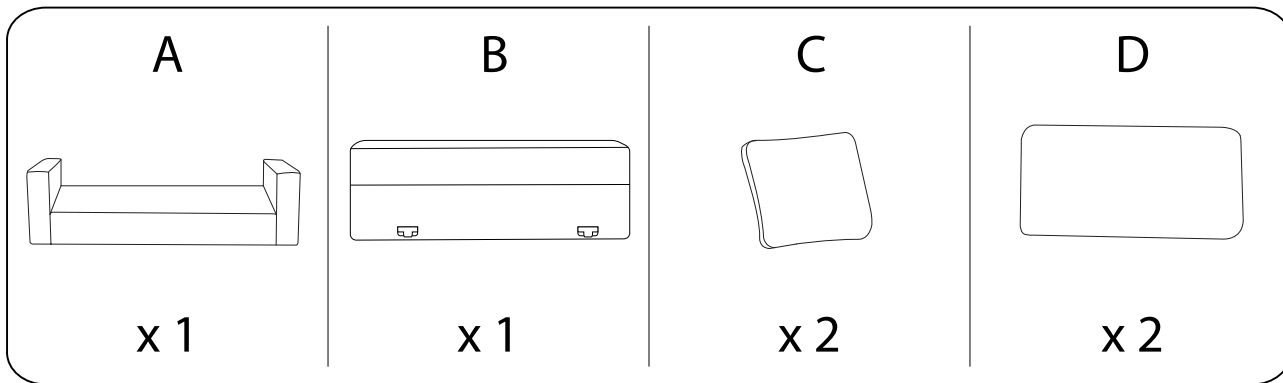

# FALUN

An icon showing an L-shaped metal bracket inside a circle, next to a power drill with a diagonal line through it, indicating that a power drill should not be used for assembly.	A warning triangle icon with an exclamation mark inside.	A clock icon showing the estimated assembly time.
An icon showing a rectangular cushion on a textured surface inside a circle, next to a screwdriver with a diagonal line through it, indicating that a screwdriver should not be used for assembly.	A warning triangle icon with an exclamation mark inside.	An icon of a person, representing the number of people required for assembly.

15'

2

**D x 2**

**E x 2**

!

1

<b>A</b>  x 1	<b>F</b>  x 4	<b>G</b>  M7 x 25 x 4	<b>H</b>  x 1
--	--	--	--

2