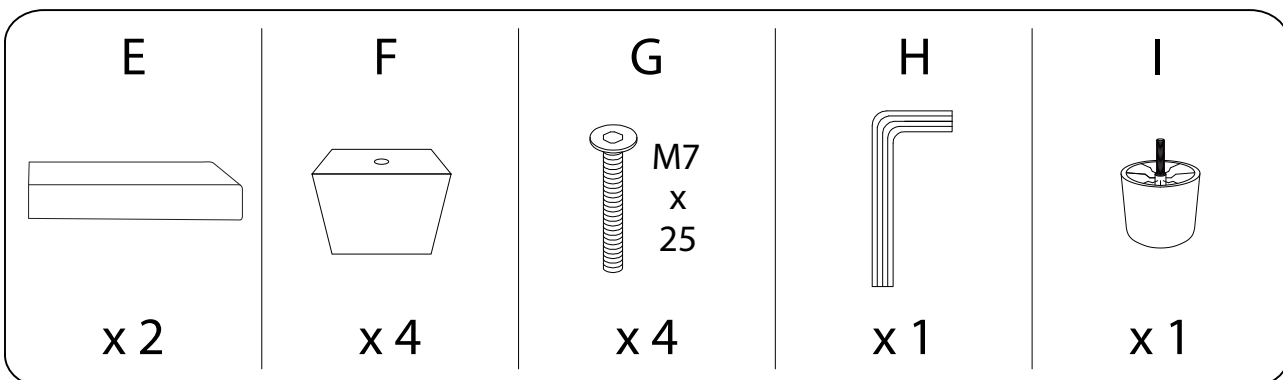

# FALUN

An icon showing an L-shaped metal bracket inside a circle, next to a power drill with a diagonal line through it, indicating that a power drill should not be used for assembly.	A warning triangle icon with an exclamation mark inside.	A clock icon showing the estimated assembly time.
An icon showing a rectangular cushion on a textured surface inside a circle, next to a screwdriver with a diagonal line through it, indicating that a screwdriver should not be used for assembly.	A warning triangle icon with an exclamation mark inside.	An icon of a person, representing the number of people required for assembly.

15'

2

**D x 2**

**E x 2**

!

1

<b>A</b>  x 1	<b>F</b>  x 4	<b>G</b>  M7 x 25 x 4	<b>H</b>  x 1
--	--	--	--

2