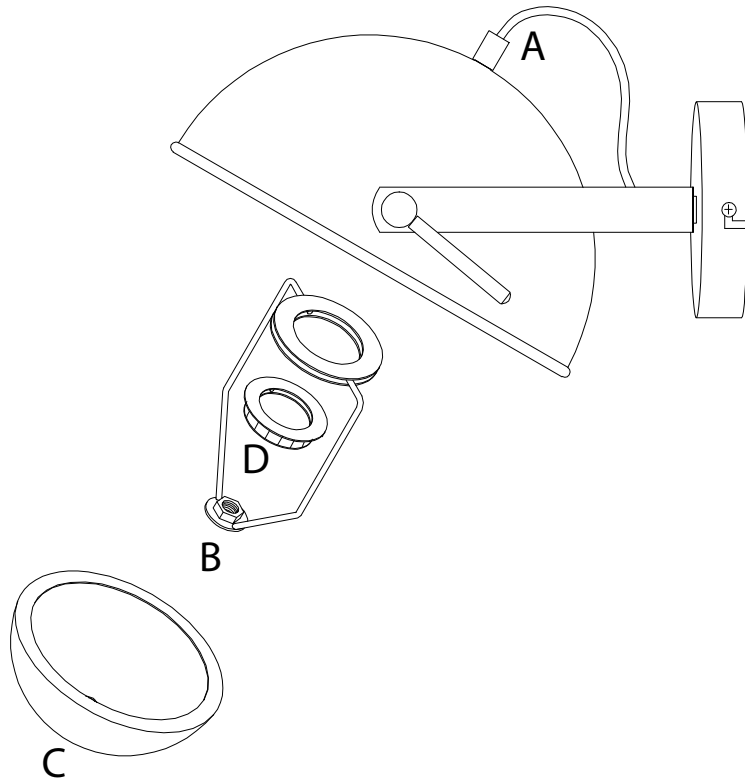

! (Warning icon)

! (Warning icon)

15' (Time icon)

1 (Person icon)

1/4

Detailed description: This section contains icons for tools and safety. The top row shows a screwdriver and a power drill in circles, followed by a warning triangle. To the right is a clock icon with '15'' below it. The bottom row shows a rectangular block being placed on a surface and another block being drilled, followed by a warning triangle. To the right is a person icon with '1' below it. The fraction '1/4' is centered at the bottom.

1

2

3

4