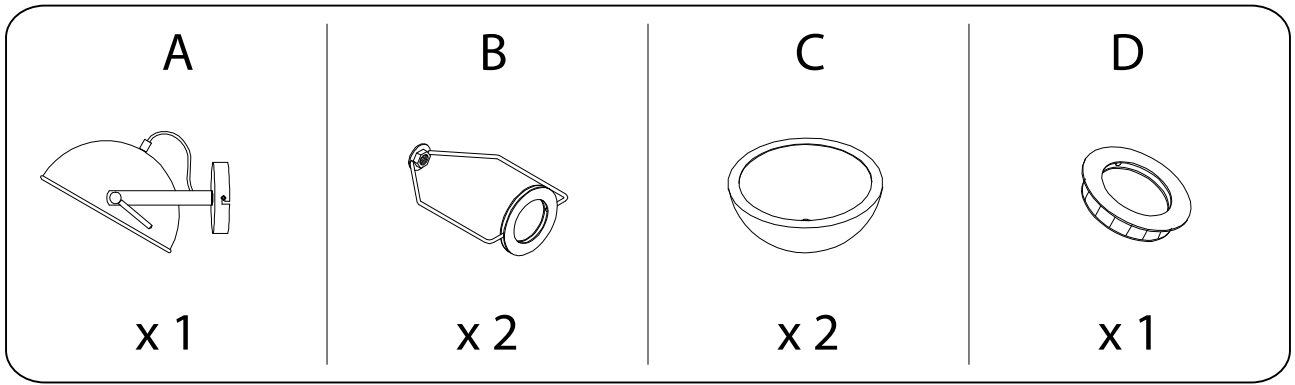

! (Warning icon)

! (Warning icon)

15' (Time icon)

1 (Person icon)

1/4

Detailed description: This section contains icons for tools and safety. The top row shows a screwdriver and a power drill in circles, followed by a warning triangle. To the right is a clock icon with '15'' below it. The bottom row shows a rectangular block being placed on a surface and another block being drilled, followed by a warning triangle. To the right is a person icon with '1' below it. The fraction '1/4' is centered at the bottom.