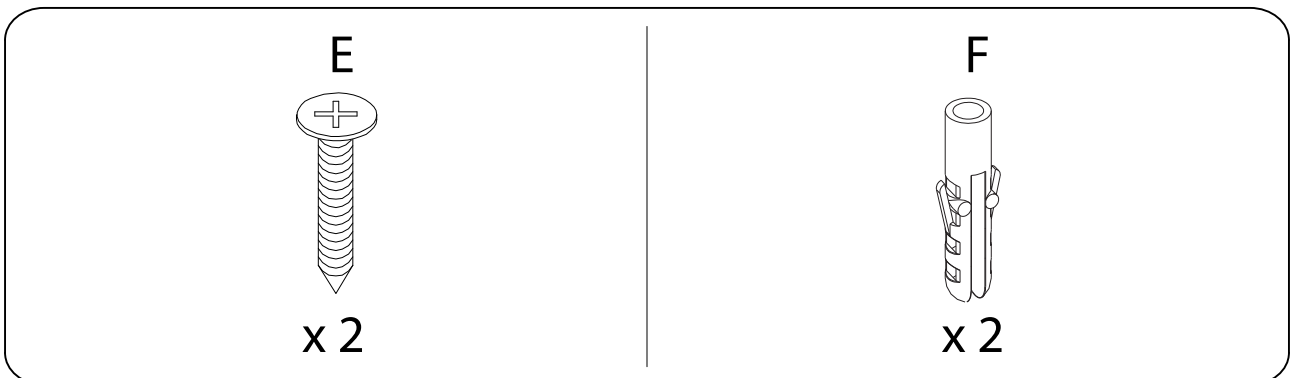

! (Warning icon)

! (Warning icon)

15' (Time icon)

1 (Person icon)

1/4

Detailed description: This section contains icons for tools and safety. The top row shows a screwdriver and a power drill in circles, followed by a warning triangle. To the right is a clock icon with '15'' below it. The bottom row shows a rectangular block being placed on a surface and another block being drilled, followed by a warning triangle. To the right is a person icon with '1' below it. The fraction '1/4' is centered at the bottom.