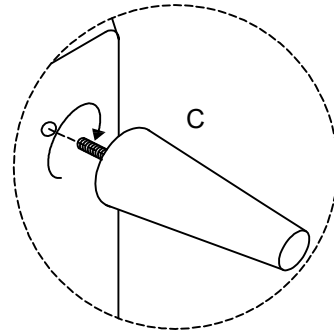

Assembly instructions for the sofa:

- Warning:** Do not use a power drill. Use an Allen key (shown in a circle) to tighten the backrest.
- Warning:** Do not place the sofa on a soft surface like a rug. Place it on a hard, flat surface (shown in a circle).
- Time:** 15 minutes (indicated by a clock icon).
- Personnel:** 1 person (indicated by a person icon).

**A x 1**

**C x 2**

**B x 2**

2

3