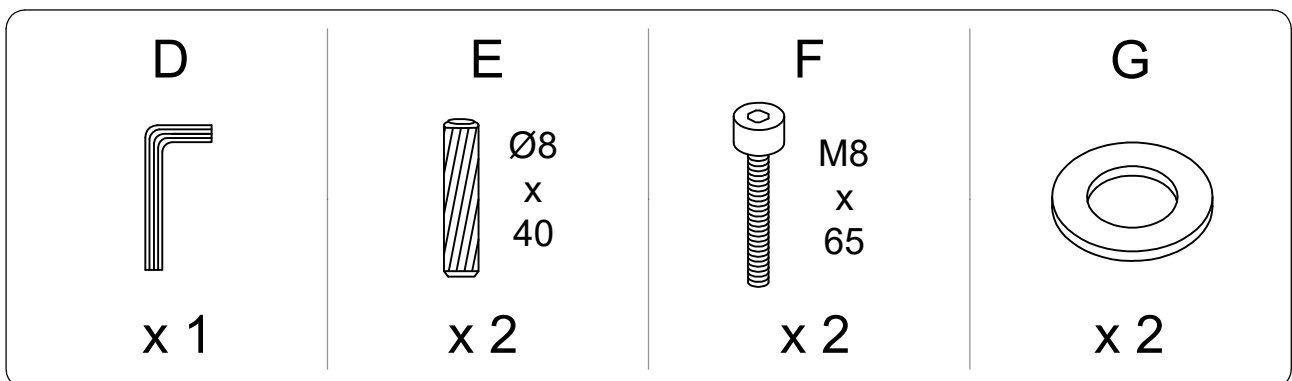

Assembly instructions for the sofa:

- Warning:** Do not use a power drill. Use an Allen key (shown in a circle) to tighten the backrest.
- Warning:** Do not place the sofa on a soft surface like a rug. Place it on a hard, flat surface (shown in a circle).
- Time:** 15 minutes (indicated by a clock icon).
- Personnel:** 1 person (indicated by a person icon).

**A x 1**

**C x 2**

**B x 2**

2

3