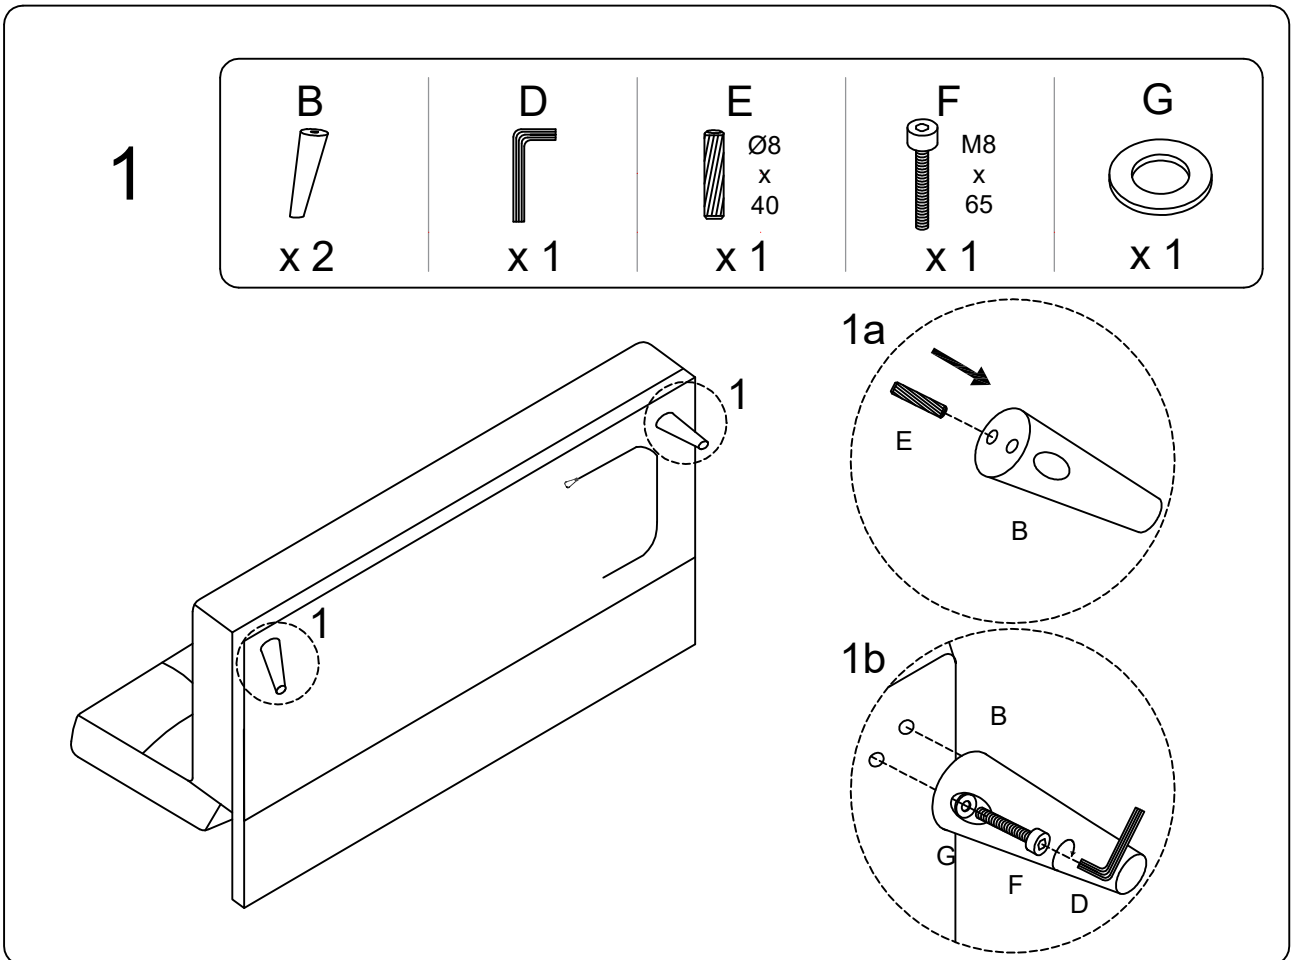

Assembly instructions for the sofa:

- Warning:** Do not use a power drill. Use an Allen key (shown in a circle) to tighten the backrest.
- Warning:** Do not place the sofa on a soft surface like a rug. Place it on a hard, flat surface (shown in a circle).
- Time:** 15 minutes (indicated by a clock icon).
- Personnel:** 1 person (indicated by a person icon).

**A x 1**

**C x 2**

**B x 2**

2

3