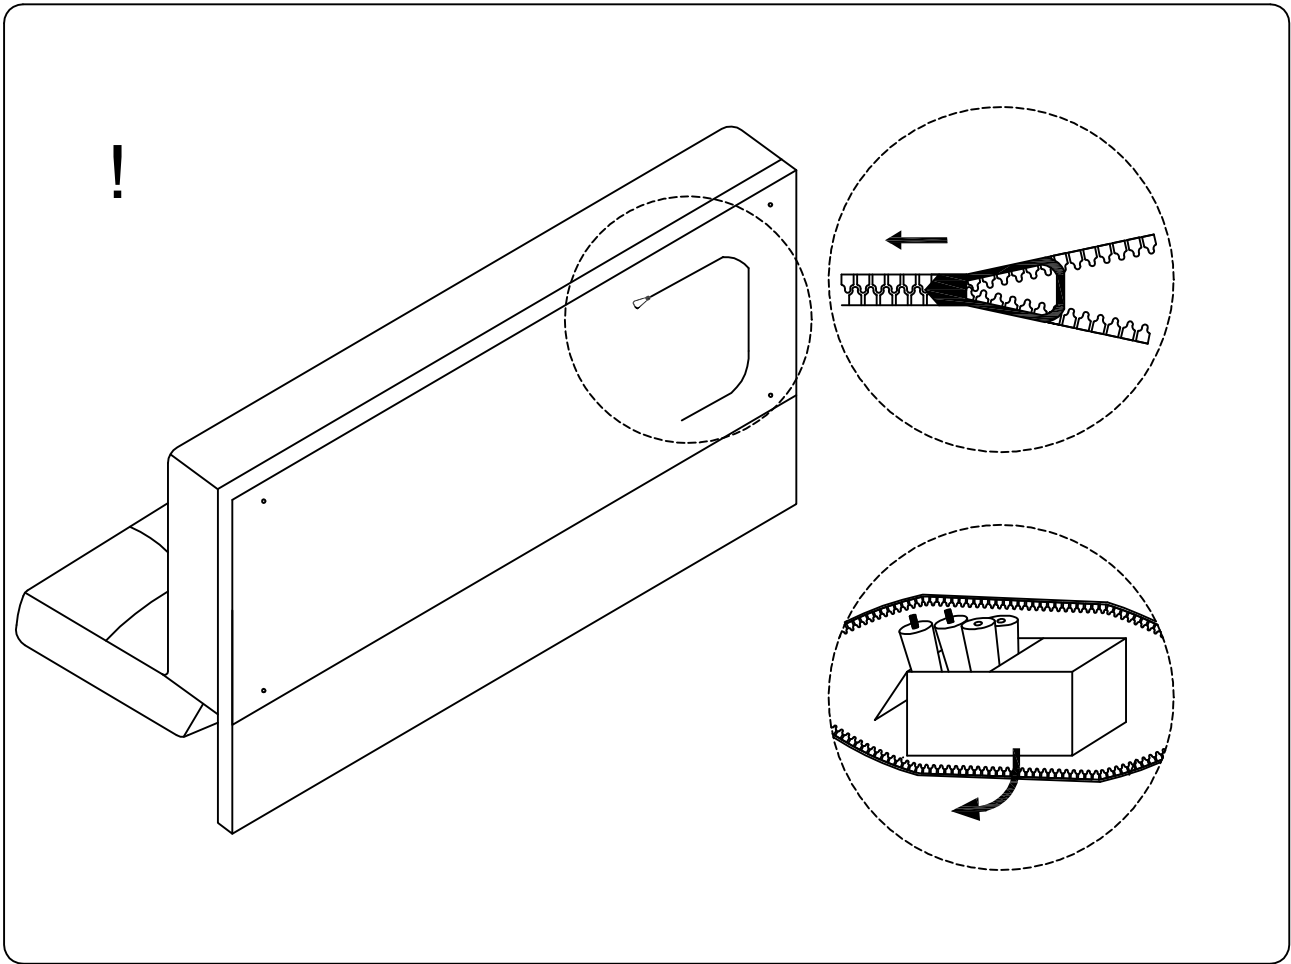

Assembly instructions for the sofa:

- Warning:** Do not use a power drill. Use an Allen key (shown in a circle) to tighten the backrest.
- Warning:** Do not place the sofa on a soft surface like a rug. Place it on a hard, flat surface (shown in a circle).
- Time:** 15 minutes (indicated by a clock icon).
- Personnel:** 1 person (indicated by a person icon).

**A x 1**

**C x 2**

**B x 2**

2

3