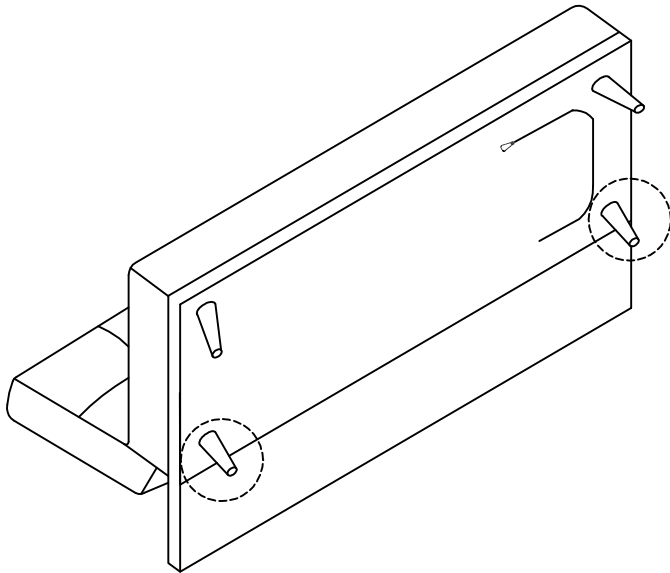

Assembly instructions for the sofa:

- Warning:** Do not use a power drill. Use an Allen key (shown in a circle) to tighten the backrest.
- Warning:** Do not place the sofa on a soft surface like a rug. Place it on a hard, flat surface (shown in a circle).
- Time:** 15 minutes (indicated by a clock icon).
- Personnel:** 1 person (indicated by a person icon).

**A x 1**

**C x 2**

**B x 2**

2

3