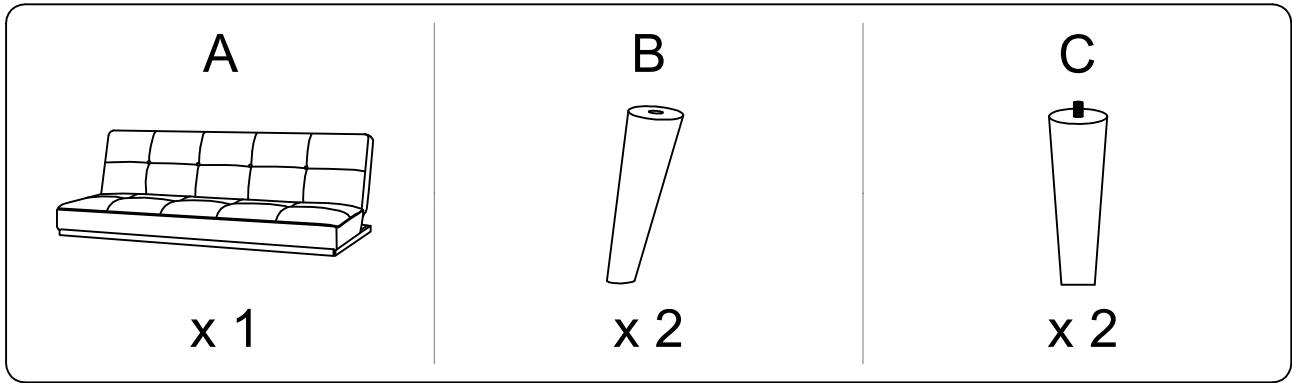

Assembly instructions for the sofa:

- Warning:** Do not use a power drill. Use an Allen key (shown in a circle) to tighten the backrest.
- Warning:** Do not place the sofa on a soft surface like a rug. Place it on a hard, flat surface (shown in a circle).
- Time:** 15 minutes (indicated by a clock icon).
- Personnel:** 1 person (indicated by a person icon).

**A x 1**

**C x 2**

**B x 2**

2

3